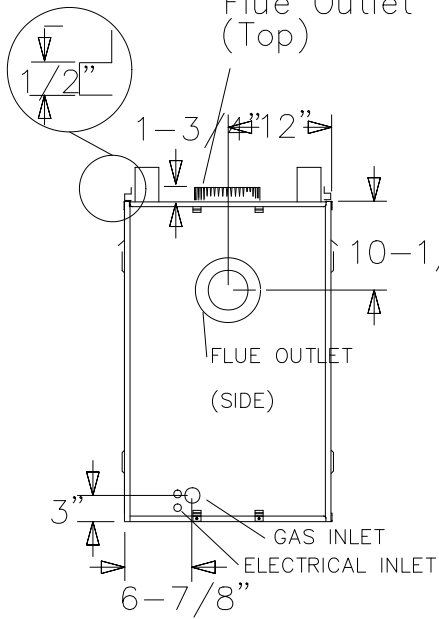

EDPF

Finish Wall Bracket
(Front, Back and Left edge of Unit top)

Detail of Finish Wall Bracket
Flue Outlet (Top)

Front View

Left Side View

Note: Drawings are not to scale
Lennox Hearth Products