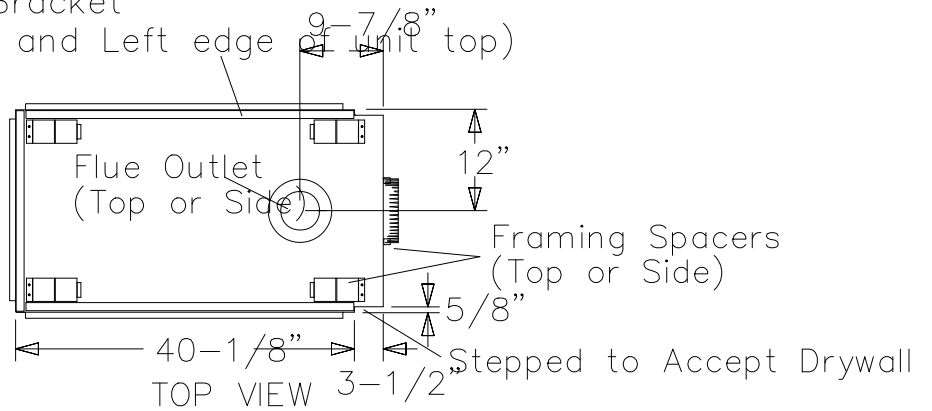

EDPF

Finish Wall Bracket
(Front, Back and Left edge of Unit top)

Detail of Finish Wall Bracket
Flue Outlet (Top)

Front View

Left Side View

Note: Drawings are not to scale
Lennox Hearth Products