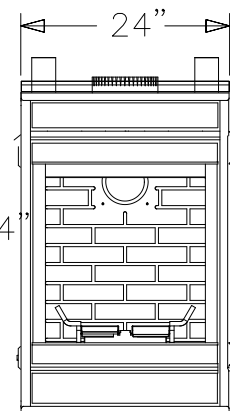

EDPF

Finish Wall Bracket
(Front, Back and Left edge of Unit top)

Detail of Finish Wall Bracket
Flue Outlet (Top)

Front View

Left Side View

Note: Drawings are not to scale
Lennox Hearth Products