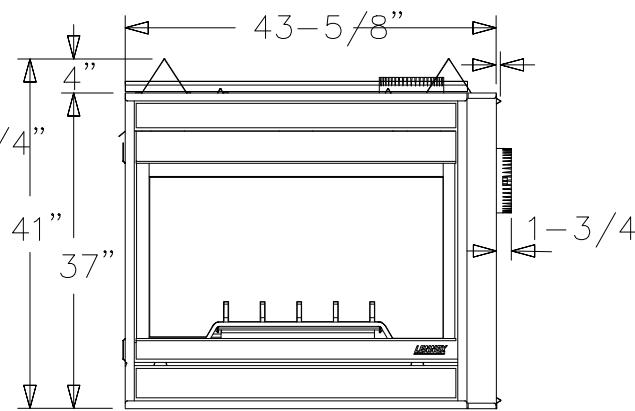

EDPF

Finish Wall Bracket
(Front, Back and Left edge of Unit top)

Detail of Finish Wall Bracket
Flue Outlet (Top)

Front View

Left Side View

Note: Drawings are not to scale
Lennox Hearth Products