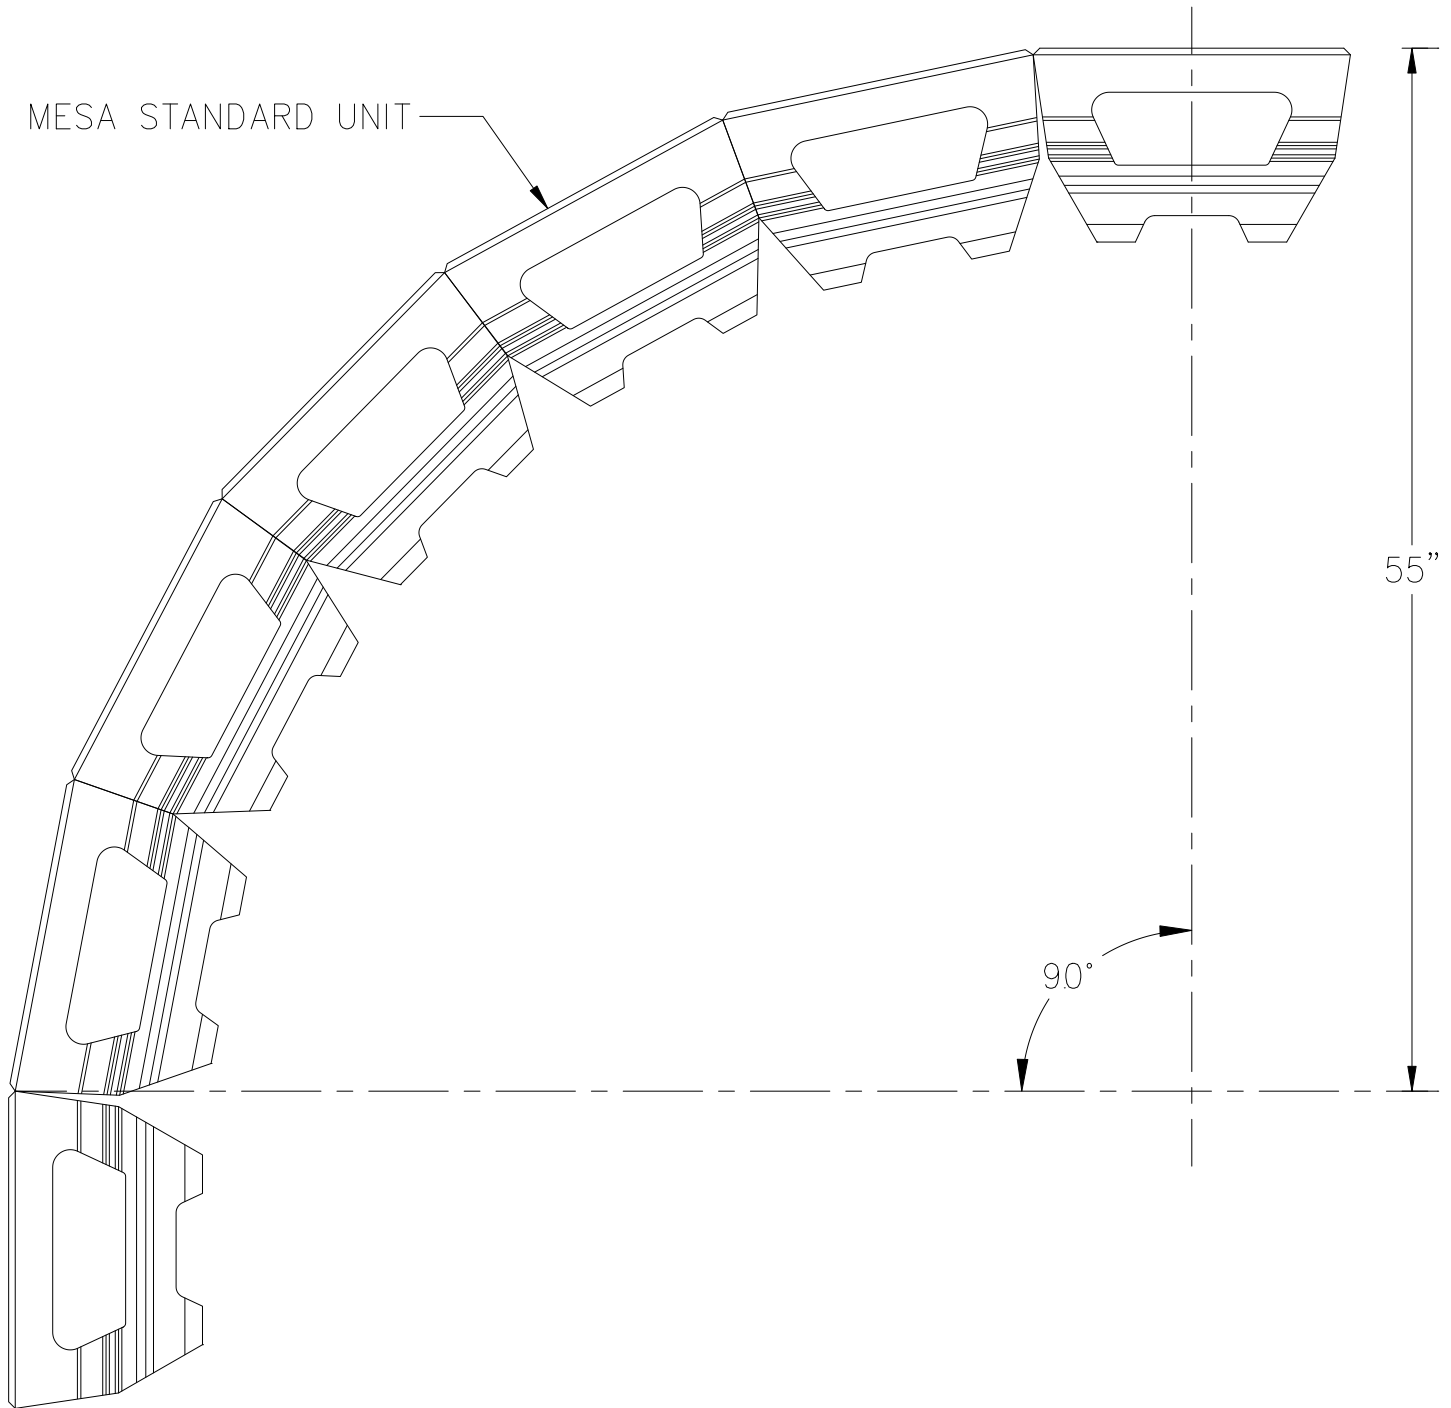

MESA STANDARD UNIT

90° CURVE DETAIL
MESA STANDARD UNIT