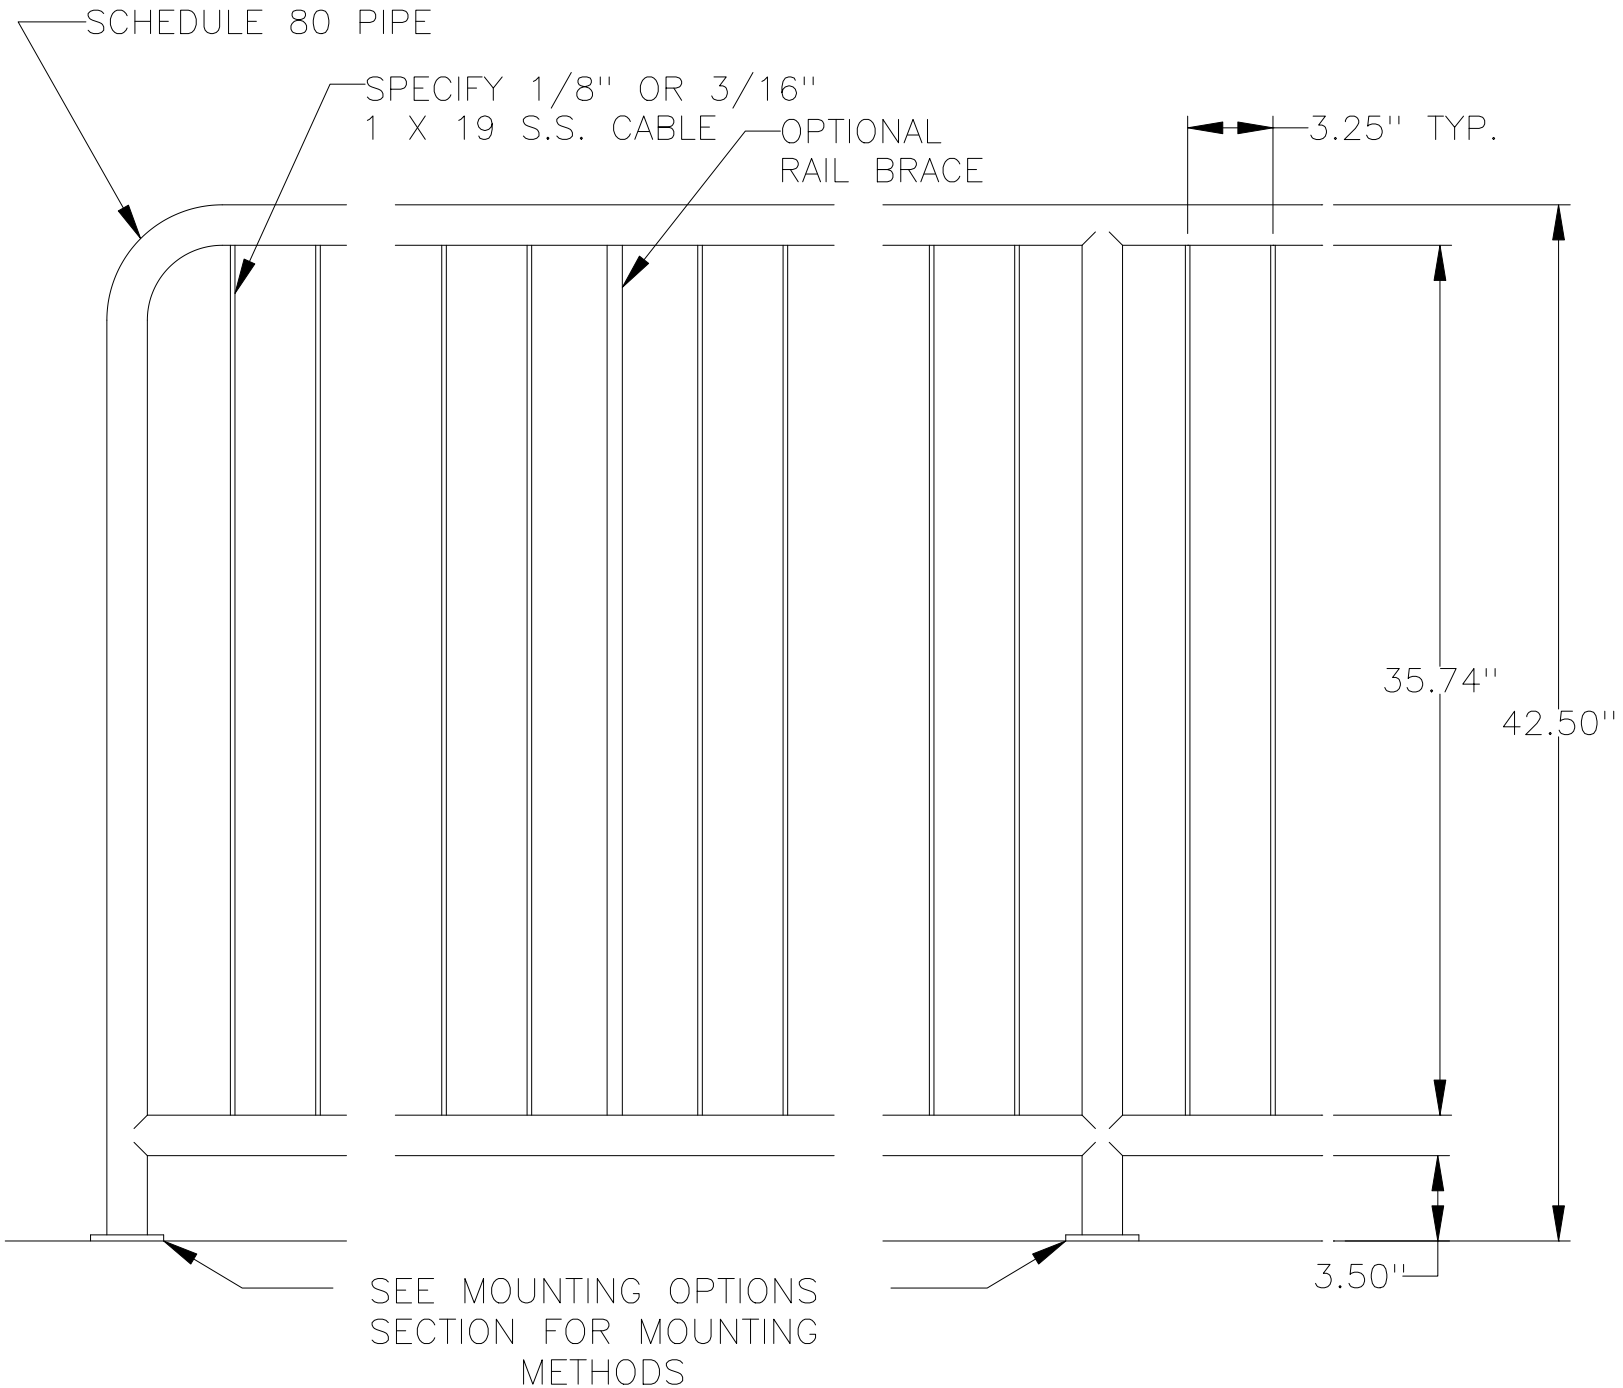

1 1/4" PIPE X 42 1/2" HIGH RAIL - VERTICAL CABLES

SEE MOUNTING OPTIONS  
SECTION FOR MOUNTING  
METHODS