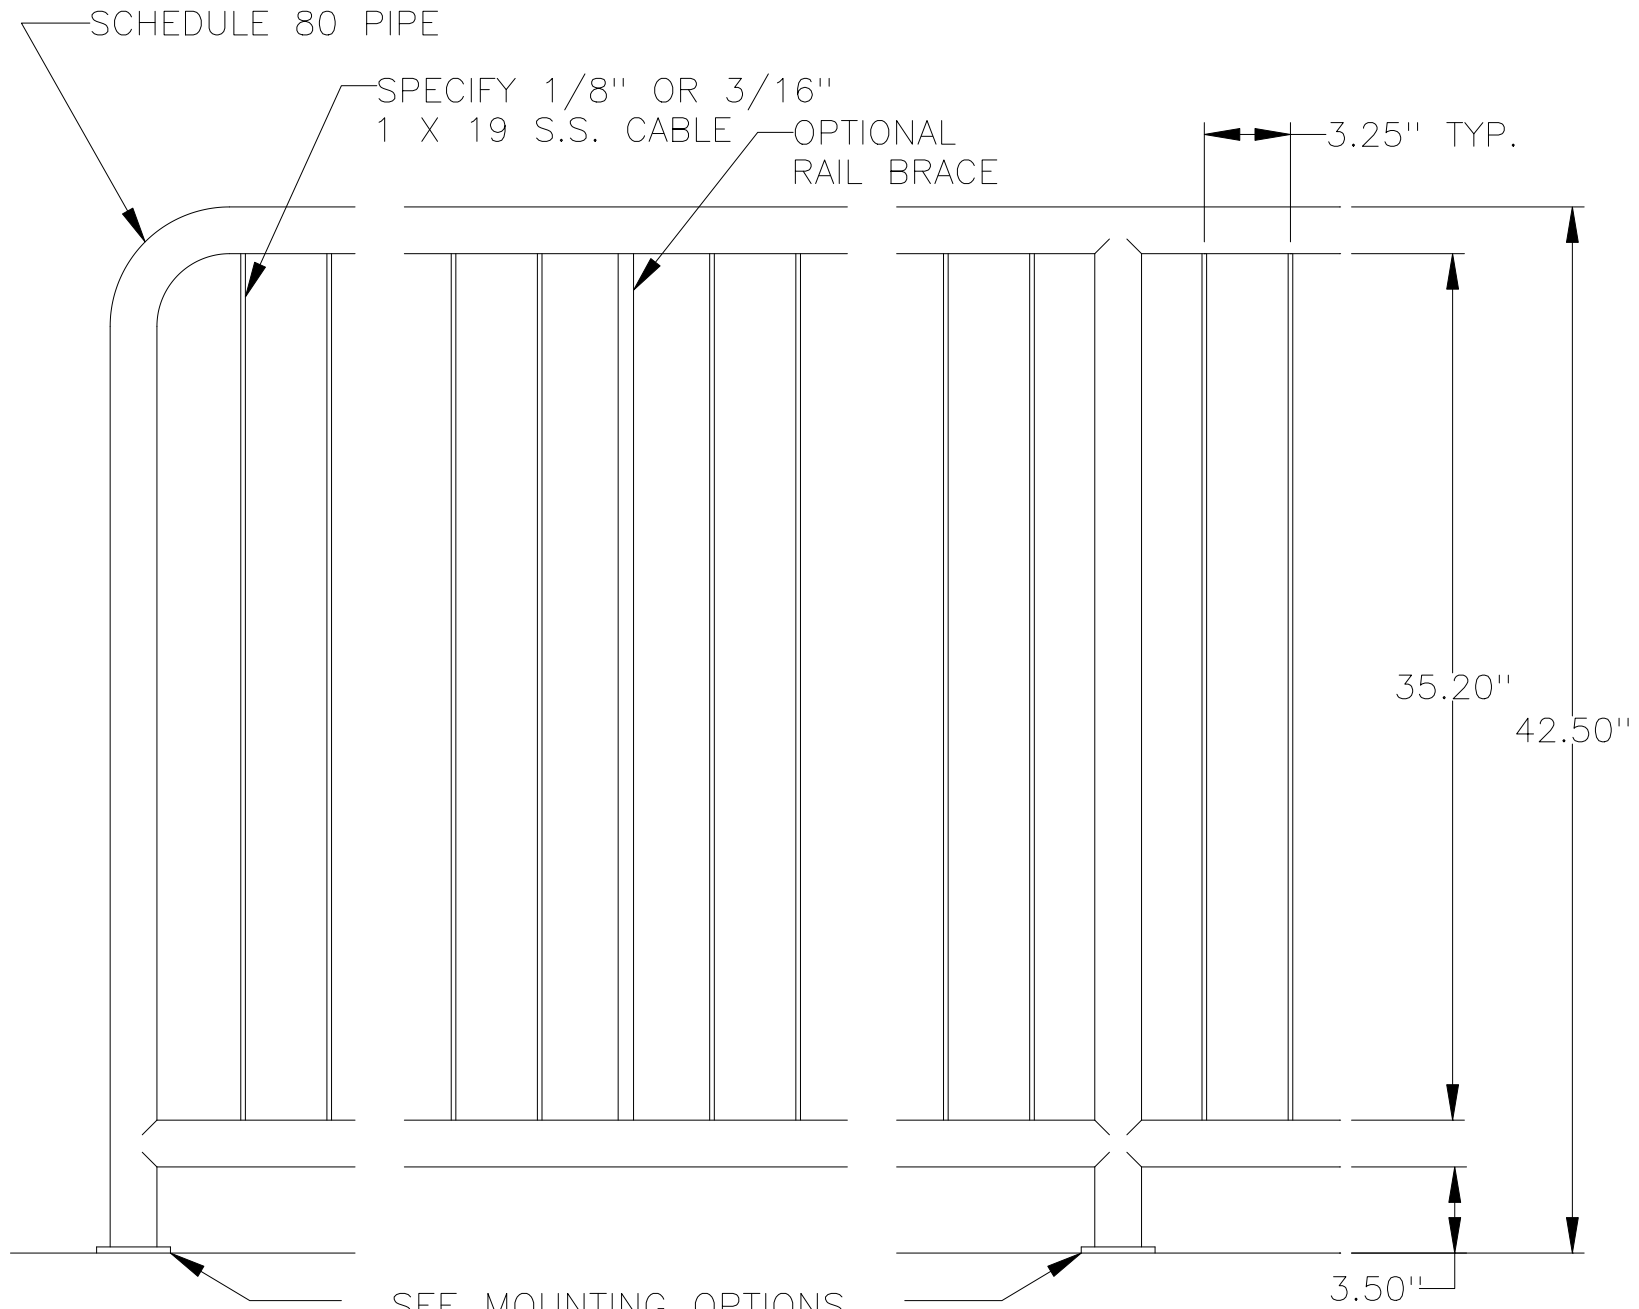

# 1 1/2" PIPE X 42 1/2" HIGH RAIL - VERTICAL CABLES

D98