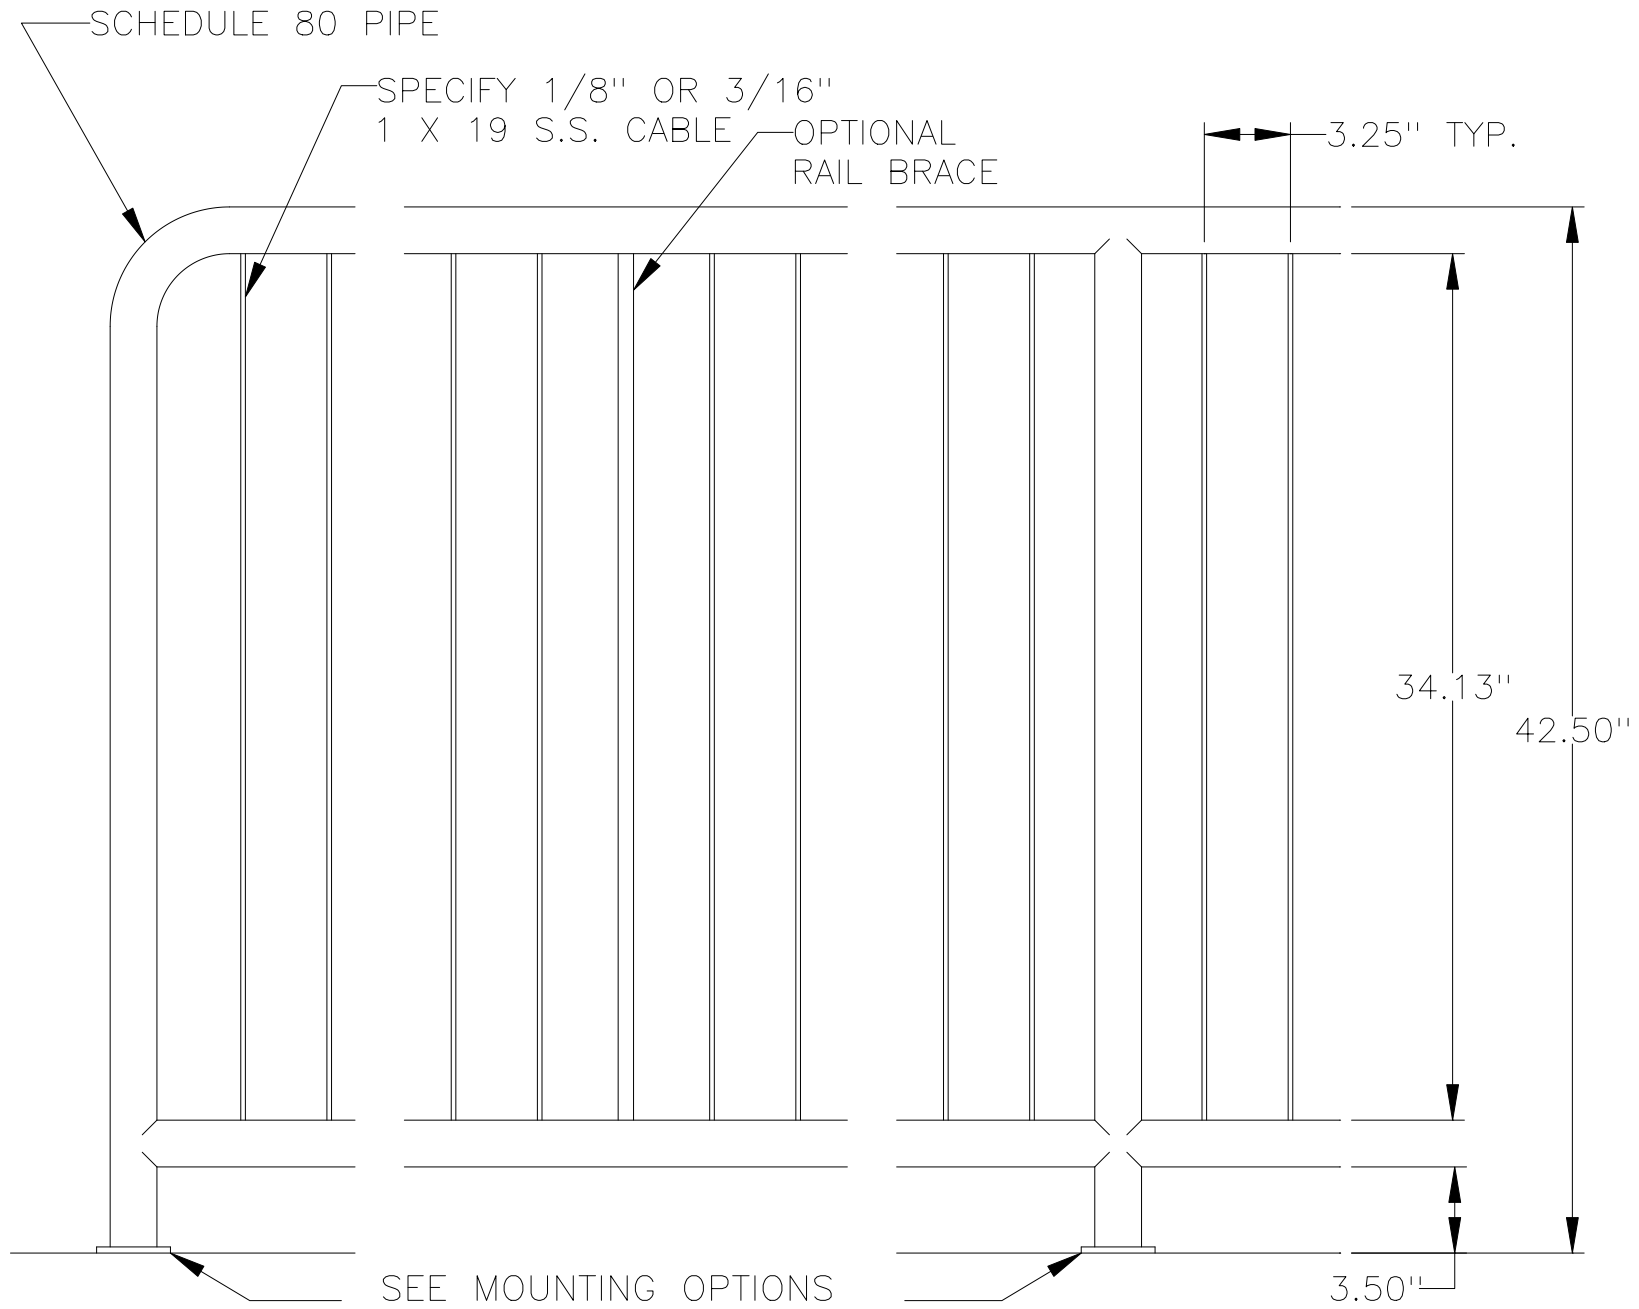

2" PIPE X 42 1/2" HIGH RAIL - VERTICAL CABLES

SEE MOUNTING OPTIONS SECTION FOR MOUNTING METHODS

D100