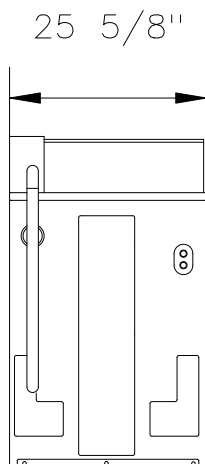

# UWT021 Top-load Washer

WATER SUPPLY LINES  
(1) 1/2" HOT  
(1) 1/2" COLD  
PROVIDE 3/4" CUTOFF-TYPE  
OUTLET WITH HOSE  
CONNECTIONS PER LINE

WATER SUPPLY LINES  
(1) 1/2" HOT  
(1) 1/2" COLD  
PROVIDE 3/4" CUTOFF-TYPE  
OUTLET WITH HOSE  
CONNECTIONS PER LINE