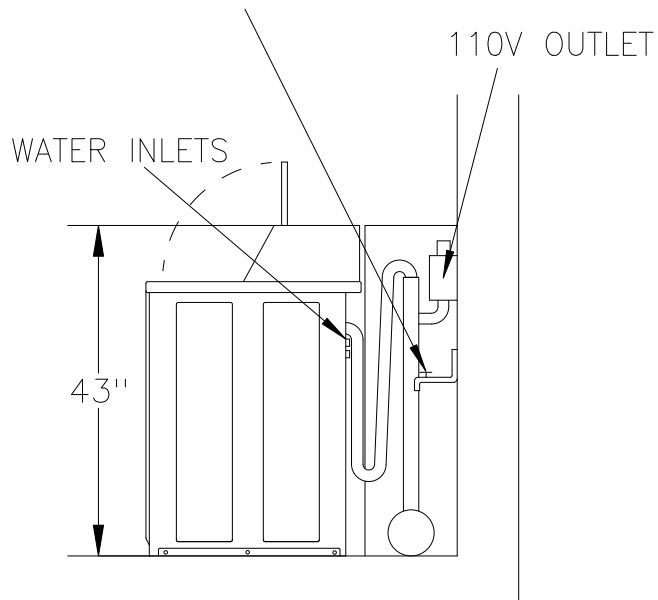

# UWT021 Top-load Washer

WATER SUPPLY LINES  
(1) 1/2" HOT  
(1) 1/2" COLD  
PROVIDE 3/4" CUTOFF-TYPE  
OUTLET WITH HOSE  
CONNECTIONS PER LINE

WATER SUPPLY LINES  
(1) 1/2" HOT  
(1) 1/2" COLD  
PROVIDE 3/4" CUTOFF-TYPE  
OUTLET WITH HOSE  
CONNECTIONS PER LINE