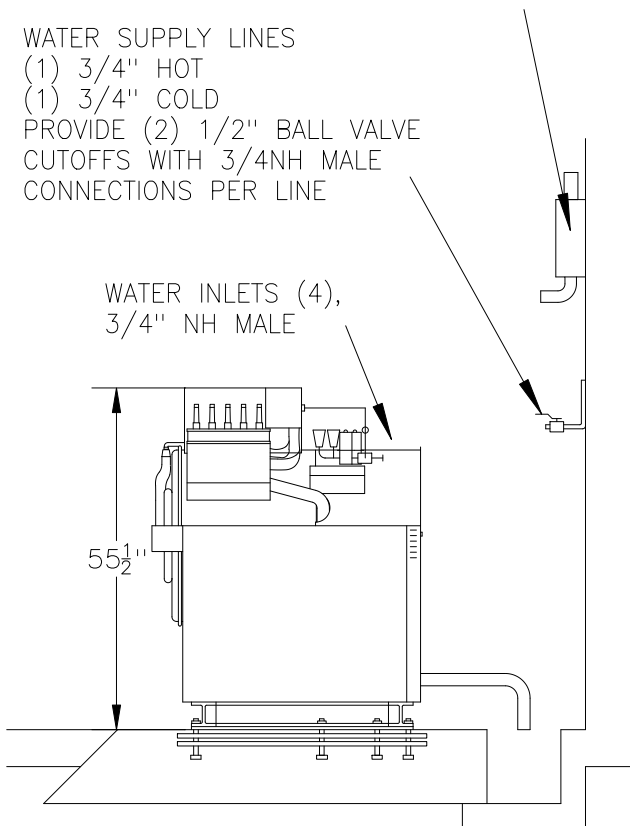

UW35PV 35lb Washer-Extractor

3° CIRCUIT BREAKER

WATER SUPPLY LINES
 (1) 3/4" HOT
 (1) 3/4" COLD
 PROVIDE (2) 1/2" BALL VALVE
 CUTOFFS WITH 3/4NH MALE
 CONNECTIONS PER LINE

WATER INLETS (4),
 3/4" NH MALE

55 1/2"

3° CIRCUIT BREAKER

WATER SUPPLY LINES
 (1) 3/4" HOT
 (1) 3/4" COLD
 PROVIDE (2) 1/2" BALL VALVE
 CUTOFFS WITH 3/4NH MALE
 CONNECTIONS PER LINE

WATER INLETS (4),
 3/4" NH MALE

55 1/2"