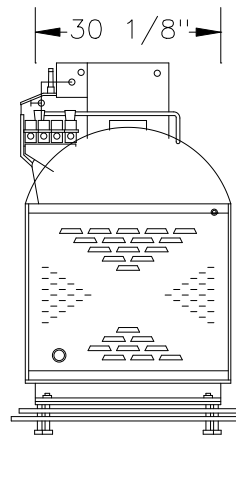

UW35PV 35lb Washer-Extractor

3° CIRCUIT BREAKER

WATER SUPPLY LINES
 (1) 3/4" HOT
 (1) 3/4" COLD
 PROVIDE (2) 1/2" BALL VALVE
 CUTOFFS WITH 3/4NH MALE
 CONNECTIONS PER LINE

WATER INLETS (4),
 3/4" NH MALE

55 1/2"

3° CIRCUIT BREAKER

WATER SUPPLY LINES
 (1) 3/4" HOT
 (1) 3/4" COLD
 PROVIDE (2) 1/2" BALL VALVE
 CUTOFFS WITH 3/4NH MALE
 CONNECTIONS PER LINE

WATER INLETS (4),
 3/4" NH MALE

55 1/2"