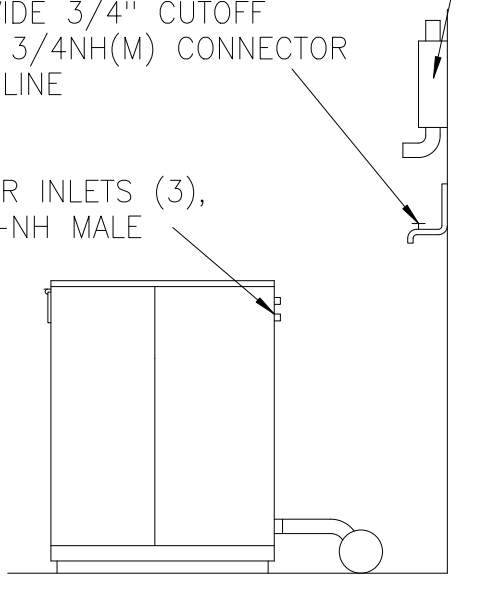

UX18PV Soft-Mount Washer-Extractor

WATER SUPPLY LINES
(1) 3/4" HOT
(2) 3/4" COLD
PROVIDE 3/4" CUTOFF
WITH 3/4NH(M) CONNECTOR
PER LINE

3° CIRCUIT BREAKER

WATER INLETS (3),
3/4-NH MALE

3° CIRCUIT BREAKER

WATER SUPPLY LINES
(1) 3/4" HOT
(2) 3/4" COLD
PROVIDE 3/4" CUTOFF
WITH 3/4NH(M) CONNECTOR
PER LINE

WATER INLETS (3),
3/4-NH MALE