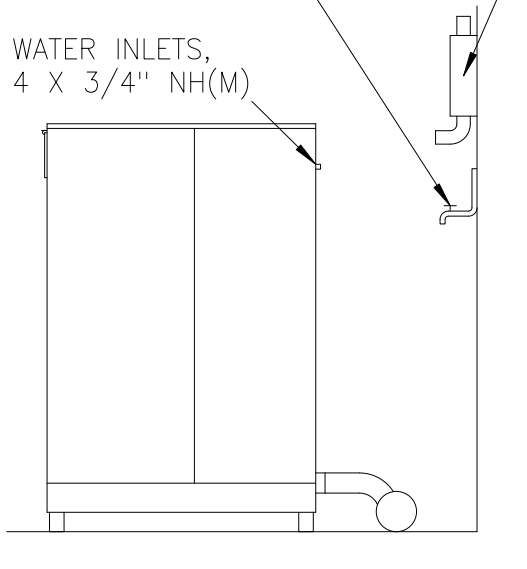

UX55PV Soft-Mount Washer-Extractor

WATER SUPPLY LINES
(1) 3/4" HOT
(3) 3/4" COLD
PROVIDE 1" BALL VALVE
CUTOFF WITH 1" NPT(M)
CONNECTOR PER LINE

3° CIRCUIT BREAKER

WATER INLETS,
4 X 3/4" NH(M)

3° CIRCUIT BREAKER

WATER SUPPLY LINES
(1) 3/4" HOT
(3) 3/4" COLD
PROVIDE 1" BALL VALVE
CUTOFF WITH 1" NPT(M)
CONNECTOR PER LINE

WATER INLETS,
4 X 3/4" NH(M)