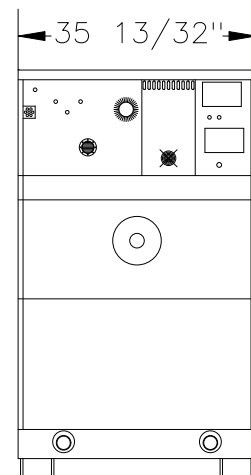

UX55PV Soft-Mount Washer-Extractor

WATER SUPPLY LINES
(1) 3/4" HOT
(3) 3/4" COLD
PROVIDE 1" BALL VALVE
CUTOFF WITH 1" NPT(M)
CONNECTOR PER LINE

3° CIRCUIT BREAKER

WATER INLETS,
4 X 3/4" NH(M)

3° CIRCUIT BREAKER

WATER SUPPLY LINES
(1) 3/4" HOT
(3) 3/4" COLD
PROVIDE 1" BALL VALVE
CUTOFF WITH 1" NPT(M)
CONNECTOR PER LINE

WATER INLETS,
4 X 3/4" NH(M)