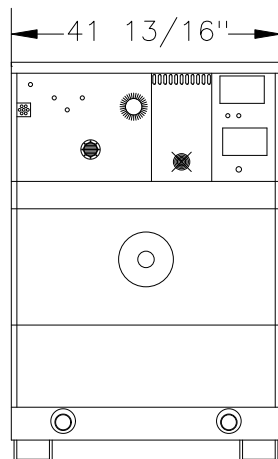

UX75PV Soft-Mount Washer-Extractor

WATER SUPPLY LINES

(1) 3/4" HOT

(3) 3/4" COLD

PROVIDE 1" BALL VALVE
CUTOFF WITH 1" NPT(M)
CONNECTOR PER LINE

3° CIRCUIT BREAKER

WATER INLETS,
4 X 3/4" NH(M)

WATER SUPPLY LINES

(1) 3/4" HOT

(3) 3/4" COLD

PROVIDE 1" BALL VALVE
CUTOFF WITH 1" NPT(M)
CONNECTOR PER LINE

3° CIRCUIT BREAKER

WATER INLETS,
4 X 3/4" NH(M)