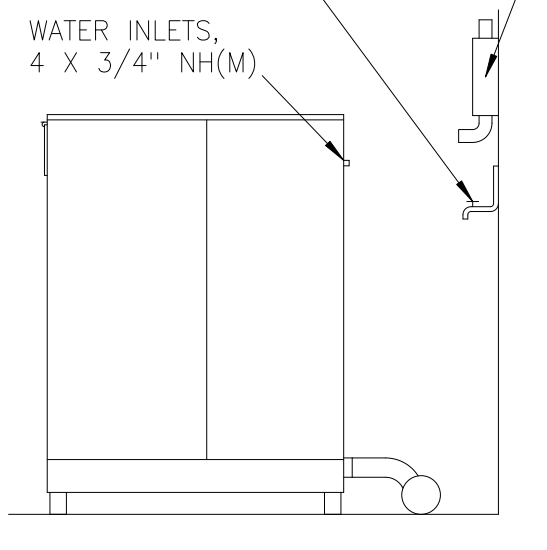

UX75PV Soft-Mount Washer-Extractor

WATER SUPPLY LINES

(1) 3/4" HOT

(3) 3/4" COLD

PROVIDE 1" BALL VALVE
CUTOFF WITH 1" NPT(M)
CONNECTOR PER LINE

3° CIRCUIT BREAKER

WATER INLETS,
4 X 3/4" NH(M)

WATER SUPPLY LINES

(1) 3/4" HOT

(3) 3/4" COLD

PROVIDE 1" BALL VALVE
CUTOFF WITH 1" NPT(M)
CONNECTOR PER LINE

3° CIRCUIT BREAKER

WATER INLETS,
4 X 3/4" NH(M)