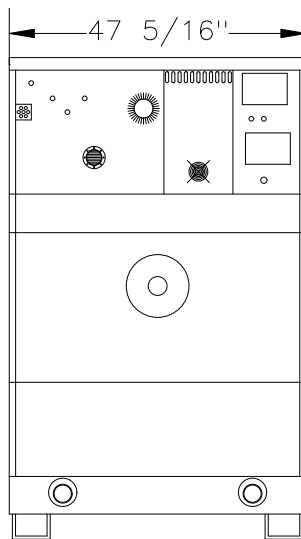

UX100PV Soft-Mount Washer-Extractor

WATER SUPPLY LINES
(1) 3/4" HOT
(3) 3/4" COLD
PROVIDE 1" BALL VALVE
CUTOFF WITH 1" NPT(M)
CONNECTOR PER LINE

3" CIRCUIT BREAKER