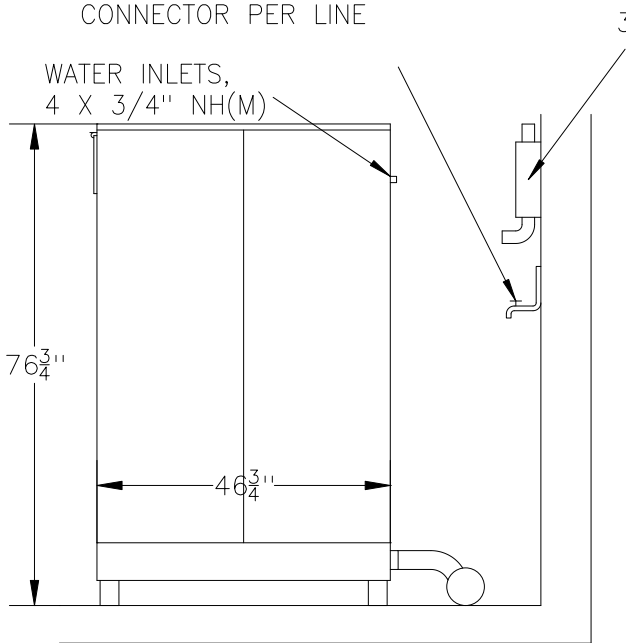

UX100PV Soft-Mount Washer-Extractor

WATER SUPPLY LINES
(1) 3/4" HOT
(3) 3/4" COLD
PROVIDE 1" BALL VALVE
CUTOFF WITH 1" NPT(M)
CONNECTOR PER LINE

3" CIRCUIT BREAKER