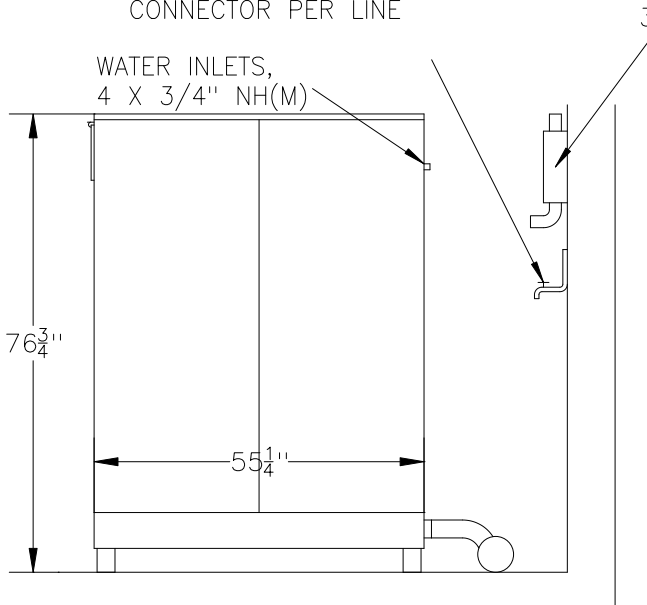

UX135PV Soft-Mount Washer-Extractor

WATER SUPPLY LINES
(1) 3/4" HOT
(3) 3/4" COLD
PROVIDE 1" BALL VALVE
CUTOFF WITH 1" NPT(M)
CONNECTOR PER LINE

3" CIRCUIT BREAKER

WATER SUPPLY LINES
(1) 3/4" HOT
(3) 3/4" COLD
PROVIDE 1" BALL VALVE
CUTOFF WITH 1" NPT(M)
CONNECTOR PER LINE