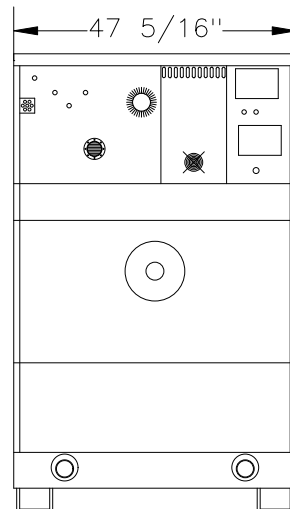

UX135PV Soft-Mount Washer-Extractor

WATER SUPPLY LINES
(1) 3/4" HOT
(3) 3/4" COLD
PROVIDE 1" BALL VALVE
CUTOFF WITH 1" NPT(M)
CONNECTOR PER LINE

3" CIRCUIT BREAKER

WATER SUPPLY LINES
(1) 3/4" HOT
(3) 3/4" COLD
PROVIDE 1" BALL VALVE
CUTOFF WITH 1" NPT(M)
CONNECTOR PER LINE