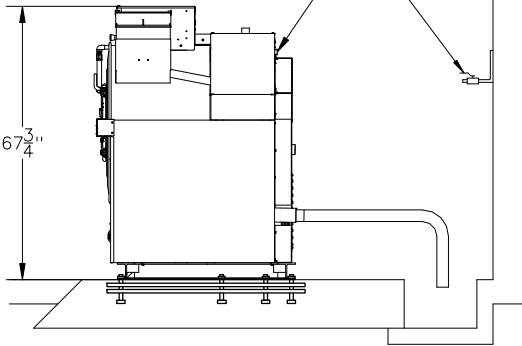

UWN080T3V 80lb Washer-Extractor

WATER SUPPLY LINES
(1) 1" HOT
(1) 1" COLD
PROVIDE (2) 3/4" BALL VALVE
CUTOFFS WITH 3/4NH MALE
CONNECTIONS PER LINE

3? CIRCUIT BREAKER

WATER INLETS (4),
1 5/16" NH MALE

3? CIRCUIT BREAKER

WATER SUPPLY LINES
(1) 1" HOT
(1) 1" COLD
PROVIDE (2) 3/4" BALL VALVE
CUTOFFS WITH 3/4NH MALE
CONNECTIONS PER LINE

WATER INLETS (4),
1 5/16" NH MALE