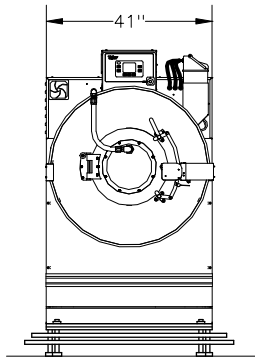

UWN080T3V 80lb Washer-Extractor

WATER SUPPLY LINES
(1) 1" HOT
(1) 1" COLD
PROVIDE (2) 3/4" BALL VALVE
CUTOFFS WITH 3/4NH MALE
CONNECTIONS PER LINE

3? CIRCUIT BREAKER

WATER INLETS (4),
1 5/16" NH MALE

3? CIRCUIT BREAKER

WATER SUPPLY LINES
(1) 1" HOT
(1) 1" COLD
PROVIDE (2) 3/4" BALL VALVE
CUTOFFS WITH 3/4NH MALE
CONNECTIONS PER LINE

WATER INLETS (4),
1 5/16" NH MALE