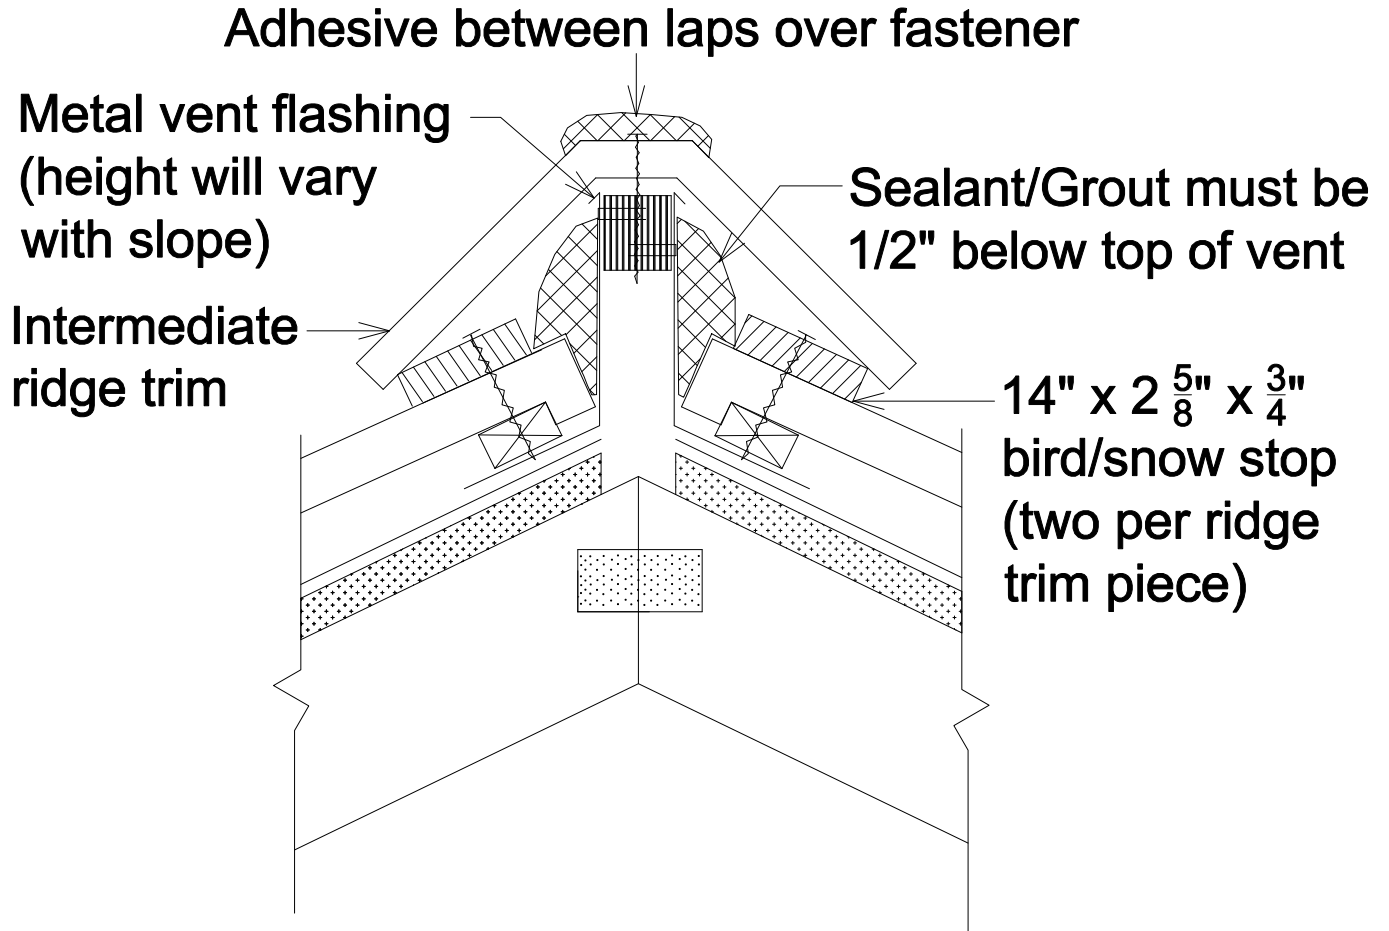

Vent Ridge w/corrugated blocking + 3" R/S and Trim
(Flat Tile)

Item # 595

Scale 1/4" = 1"

06/24/03

Exclusively By:

VANDE HEY RALEIGH
Masters in the Artistry of Roof Tile

1665 Bohm Drive 1-800-236-8453 (tile)
Little Chute, WI 54140-2529
www.vhrtile.com