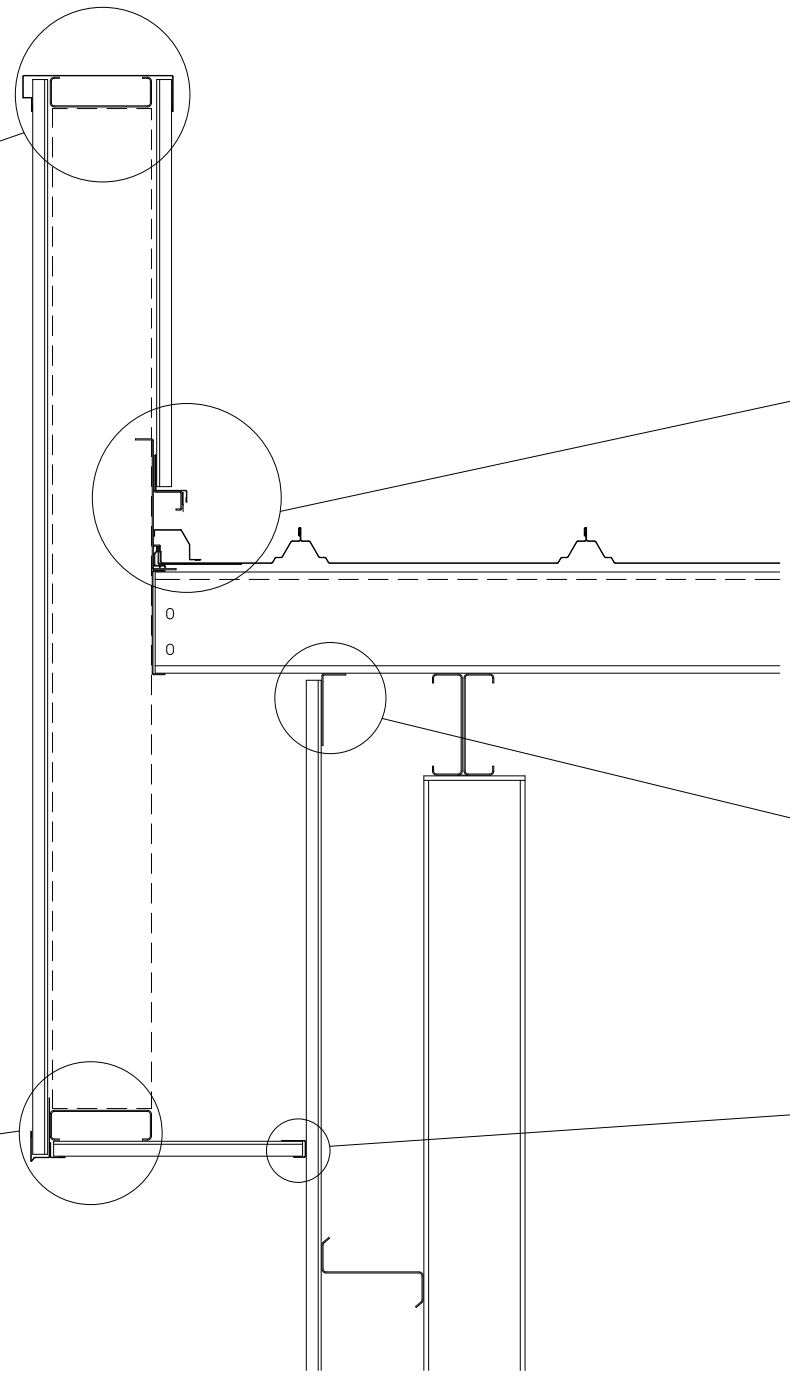

FC20A1	

FC20A2	

FC20A3	

RC52A1	

RC53A1	

FC20B1	

FC20B2	

FC30A1	

FC26A1	

ENDWALL FACADE SHEETING KEY

CLOSED VERTICAL W/ P-RIB FACE & SSR ROOF

KPFCA1	