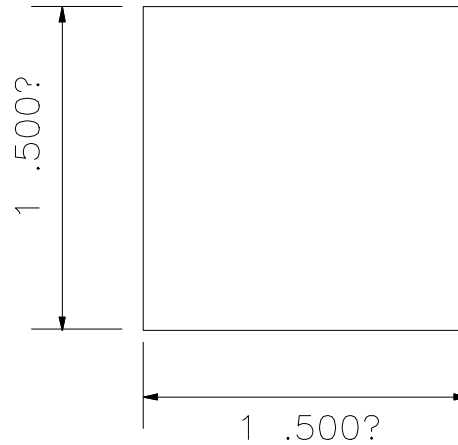

VERSATEX®

TRIM BOARD

TRIM SMARTER.

VERSATEX Trimboard Building Products

www.versatex.com
(724) 857-1111

Baluster

Scale 1? = 1?

Part No. PCBALUSTER(WM236)