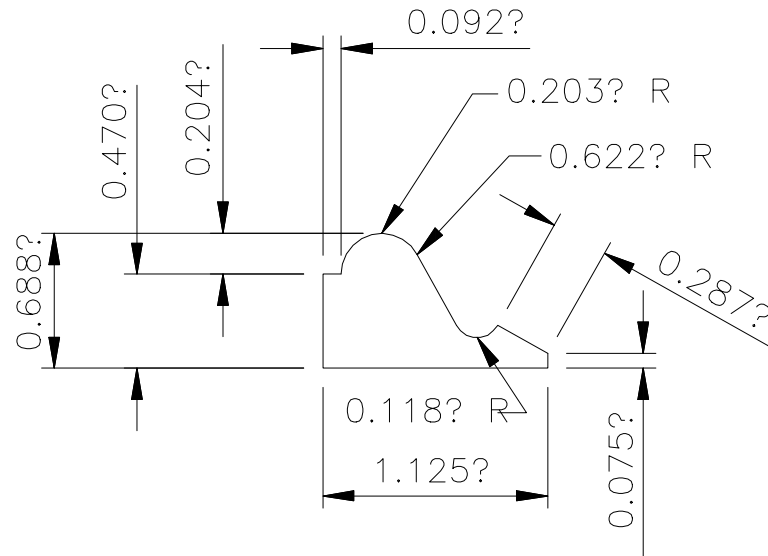

VERSATEX® TRIMBOARD

TRIM SMARTER.

VERSATEX Trimboard Building Products

www.versatex.com
(724) 857-1111

Base Cap

Scale 1? = 1?

Part No. PCBBASECAP(WM164)