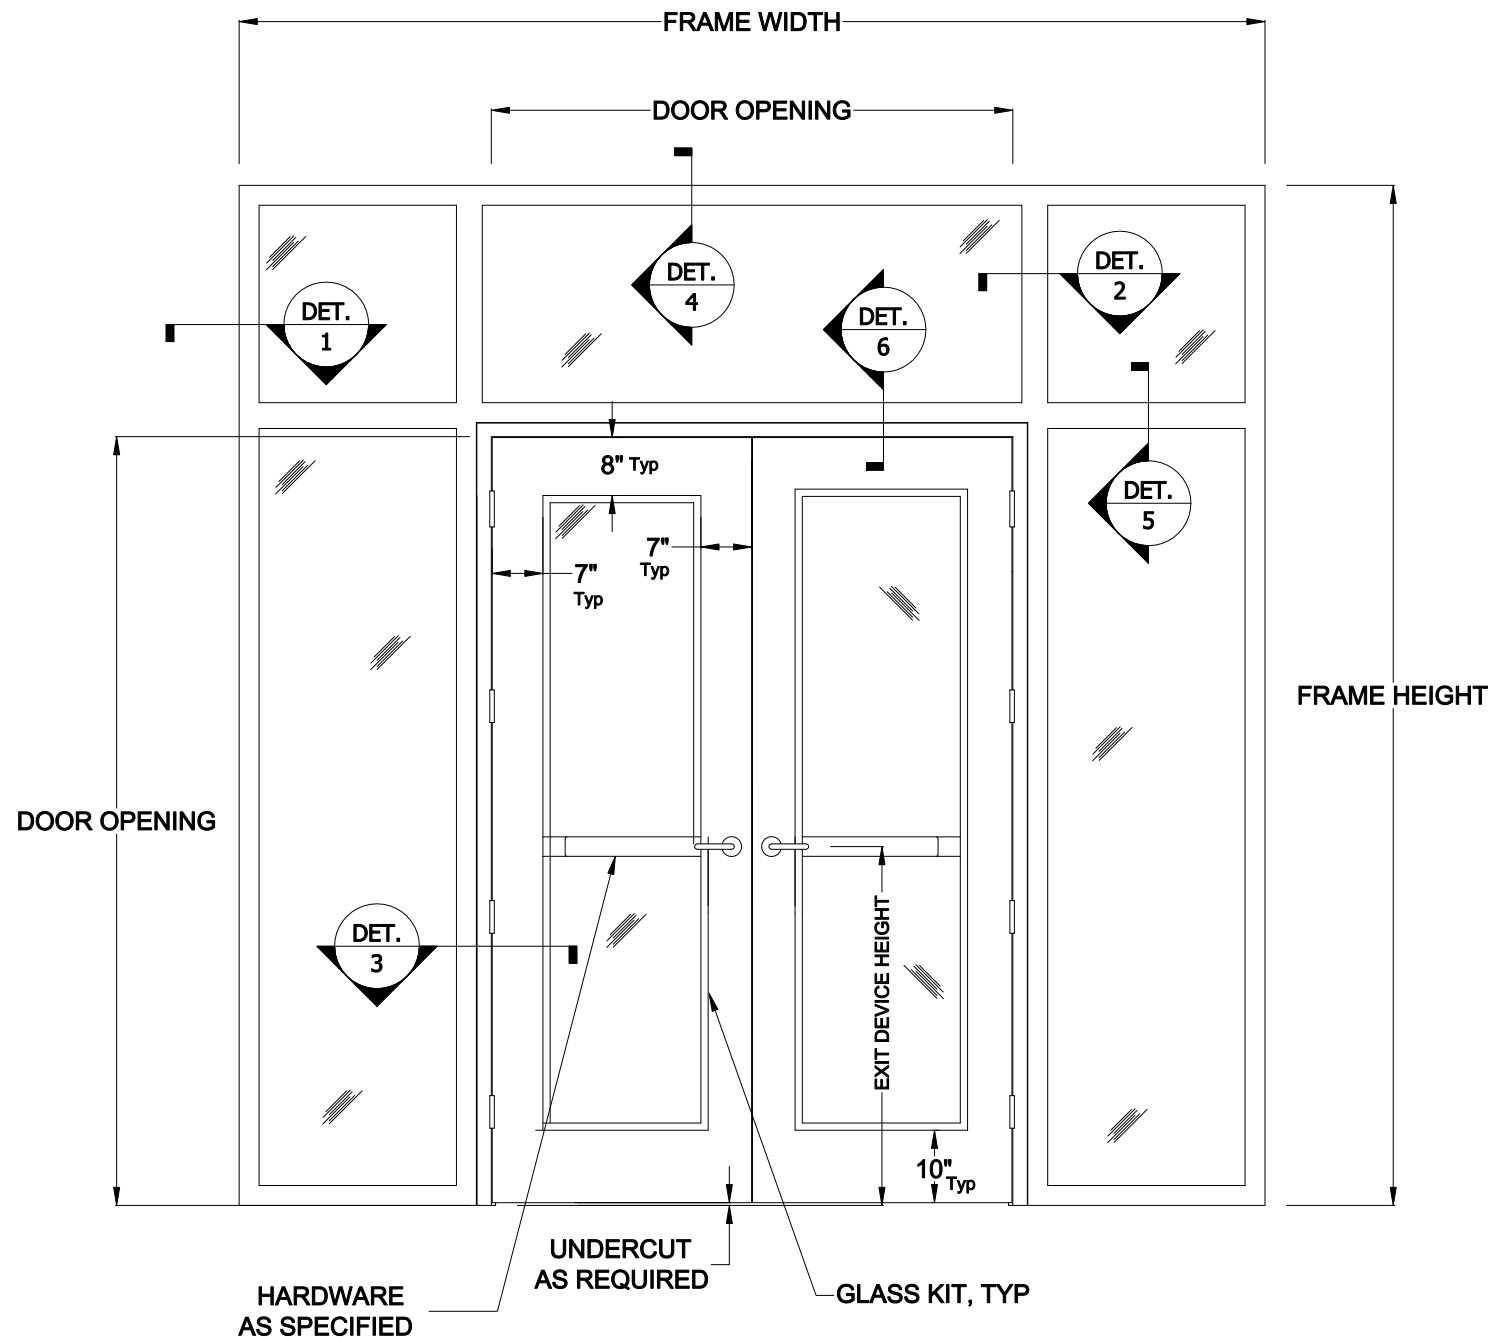

TITLE

DOOR 'PULL' SIDE

DESCRIPTION		
DET 1	VERTICAL PERIMETER	SEE VERTICAL DETAILS
DET 2	VERTICAL MULLION	SEE VERTICAL DETAILS
DET 3	VERTICAL DOOR JAMB	SEE VERTICAL DETAILS
DET 4	HORIZONTAL PERIMETER	SEE HORIZONTAL DETAILS
DET 5	HORIZONTAL MULLION	SEE HORIZONTAL DETAILS
DET 6	HORIZONTAL DOOR JAMB	SEE HORIZONTAL DETAILS

HOLLOW METAL DOORS W/ FRAME IN VDS ASSEMBLY