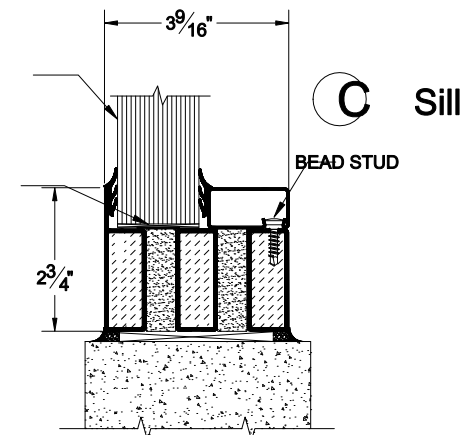

TITLE

VDS 60 MINUTE FRAMING AND GLASS

VDS 120 MINUTE FRAMING AND GLASS

INTUMESCENT TAPE BETWEEN GLASS AND FRAME

INTUMESCENT TAPE BETWEEN GLASS AND FRAME

VETROTECH CONTRAFLAM-N2 60 MINUTE GLASS

VETROTECH CONTRAFLAM-N2 120 MINUTE GLASS

FIRE RATED SETTING BLOCKS PER GLASS LITE

FIRE RATED SETTING BLOCKS 2 PER GLASS LITE