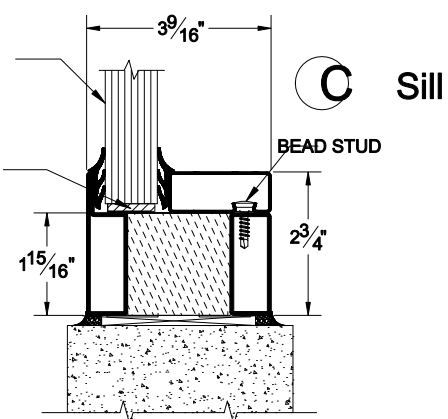

TITLE

VDS 60 MINUTE FRAMING AND GLASS

VDS 120 MINUTE FRAMING AND GLASS

INTUMESCENT TAPE BETWEEN GLASS AND FRAME

INTUMESCENT TAPE BETWEEN GLASS AND FRAME

VETROTECH CONTRAFLAM-N2 60 MINUTE GLASS

VETROTECH CONTRAFLAM-N2 120 MINUTE GLASS

FIRE RATED SETTING BLOCKS PER GLASS LITE

FIRE RATED SETTING BLOCKS 2 PER GLASS LITE