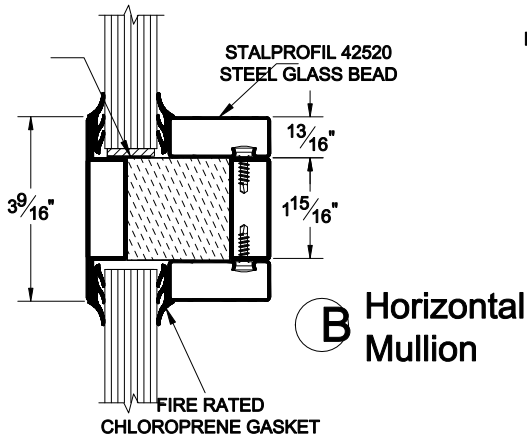

TITLE

VDS 60 MINUTE FRAMING AND GLASS

VDS 120 MINUTE FRAMING AND GLASS

INTUMESCENT TAPE BETWEEN GLASS AND FRAME

INTUMESCENT TAPE BETWEEN GLASS AND FRAME

VETROTECH CONTRAFLAM-N2 60 MINUTE GLASS

VETROTECH CONTRAFLAM-N2 120 MINUTE GLASS

FIRE RATED SETTING BLOCKS PER GLASS LITE

FIRE RATED SETTING BLOCKS 2 PER GLASS LITE