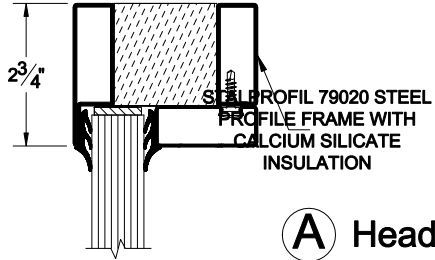

TITLE

VDS 60 MINUTE FRAMING AND GLASS

VDS 120 MINUTE FRAMING AND GLASS

INTUMESCENT TAPE BETWEEN GLASS AND FRAME

INTUMESCENT TAPE BETWEEN GLASS AND FRAME

VETROTECH CONTRAFLAM-N2 60 MINUTE GLASS

VETROTECH CONTRAFLAM-N2 120 MINUTE GLASS