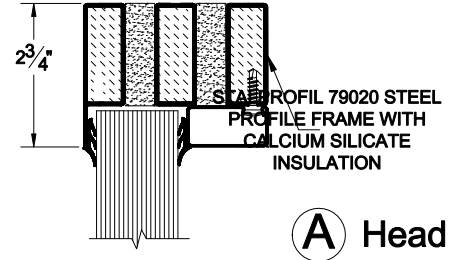

TITLE

VDS 60 MINUTE FRAMING AND GLASS

VDS 120 MINUTE FRAMING AND GLASS

INTUMESCENT TAPE BETWEEN GLASS AND FRAME

INTUMESCENT TAPE BETWEEN GLASS AND FRAME

VETROTECH CONTRAFLAM-N2 60 MINUTE GLASS

VETROTECH CONTRAFLAM-N2 120 MINUTE GLASS