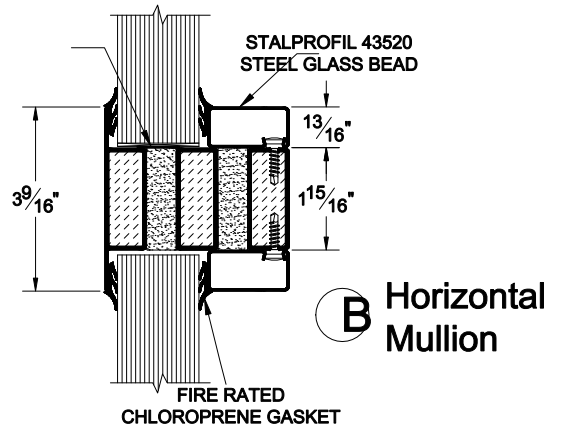

TITLE

VDS 60 MINUTE FRAMING AND GLASS

VDS 120 MINUTE FRAMING AND GLASS

INTUMESCENT TAPE BETWEEN GLASS AND FRAME

INTUMESCENT TAPE BETWEEN GLASS AND FRAME

VETROTECH CONTRAFLAM-N2 60 MINUTE GLASS

VETROTECH CONTRAFLAM-N2 120 MINUTE GLASS

FIRE RATED SETTING BLOCKS PER GLASS LITE

FIRE RATED SETTING BLOCKS 2 PER GLASS LITE