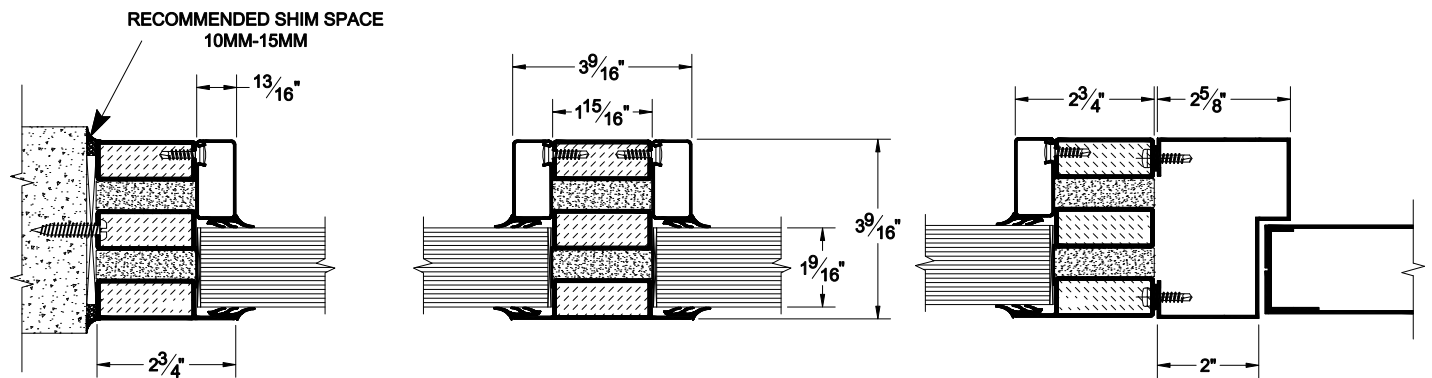

TITLE

Vertical Detail VDS

Standard Profile - VDS 60 Minute Framing and Glass

Perimeter

(A)

Vertical Mullion

(B)

Door Jamb

(C)

Standard Profile - VDS 120 Minute Framing and Glass

Perimeter

(A)

Vertical Mullion

(B)

Door Jamb

(C)