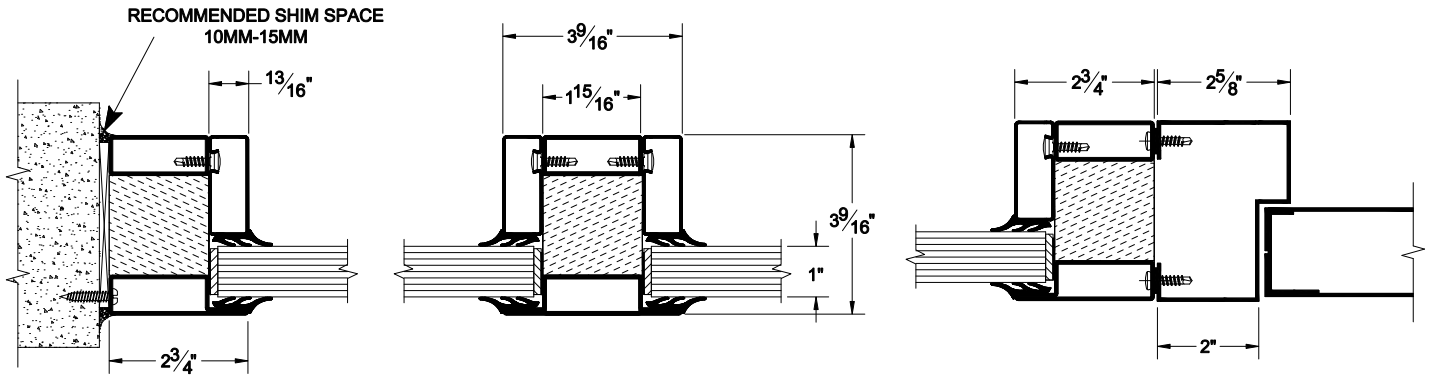

TITLE

Vertical Detail VDS

Standard Profile - VDS 60 Minute Framing and Glass

Perimeter

(A)

Vertical Mullion

(B)

Door Jamb

(C)

Standard Profile - VDS 120 Minute Framing and Glass

Perimeter

(A)

Vertical Mullion

(B)

Door Jamb

(C)