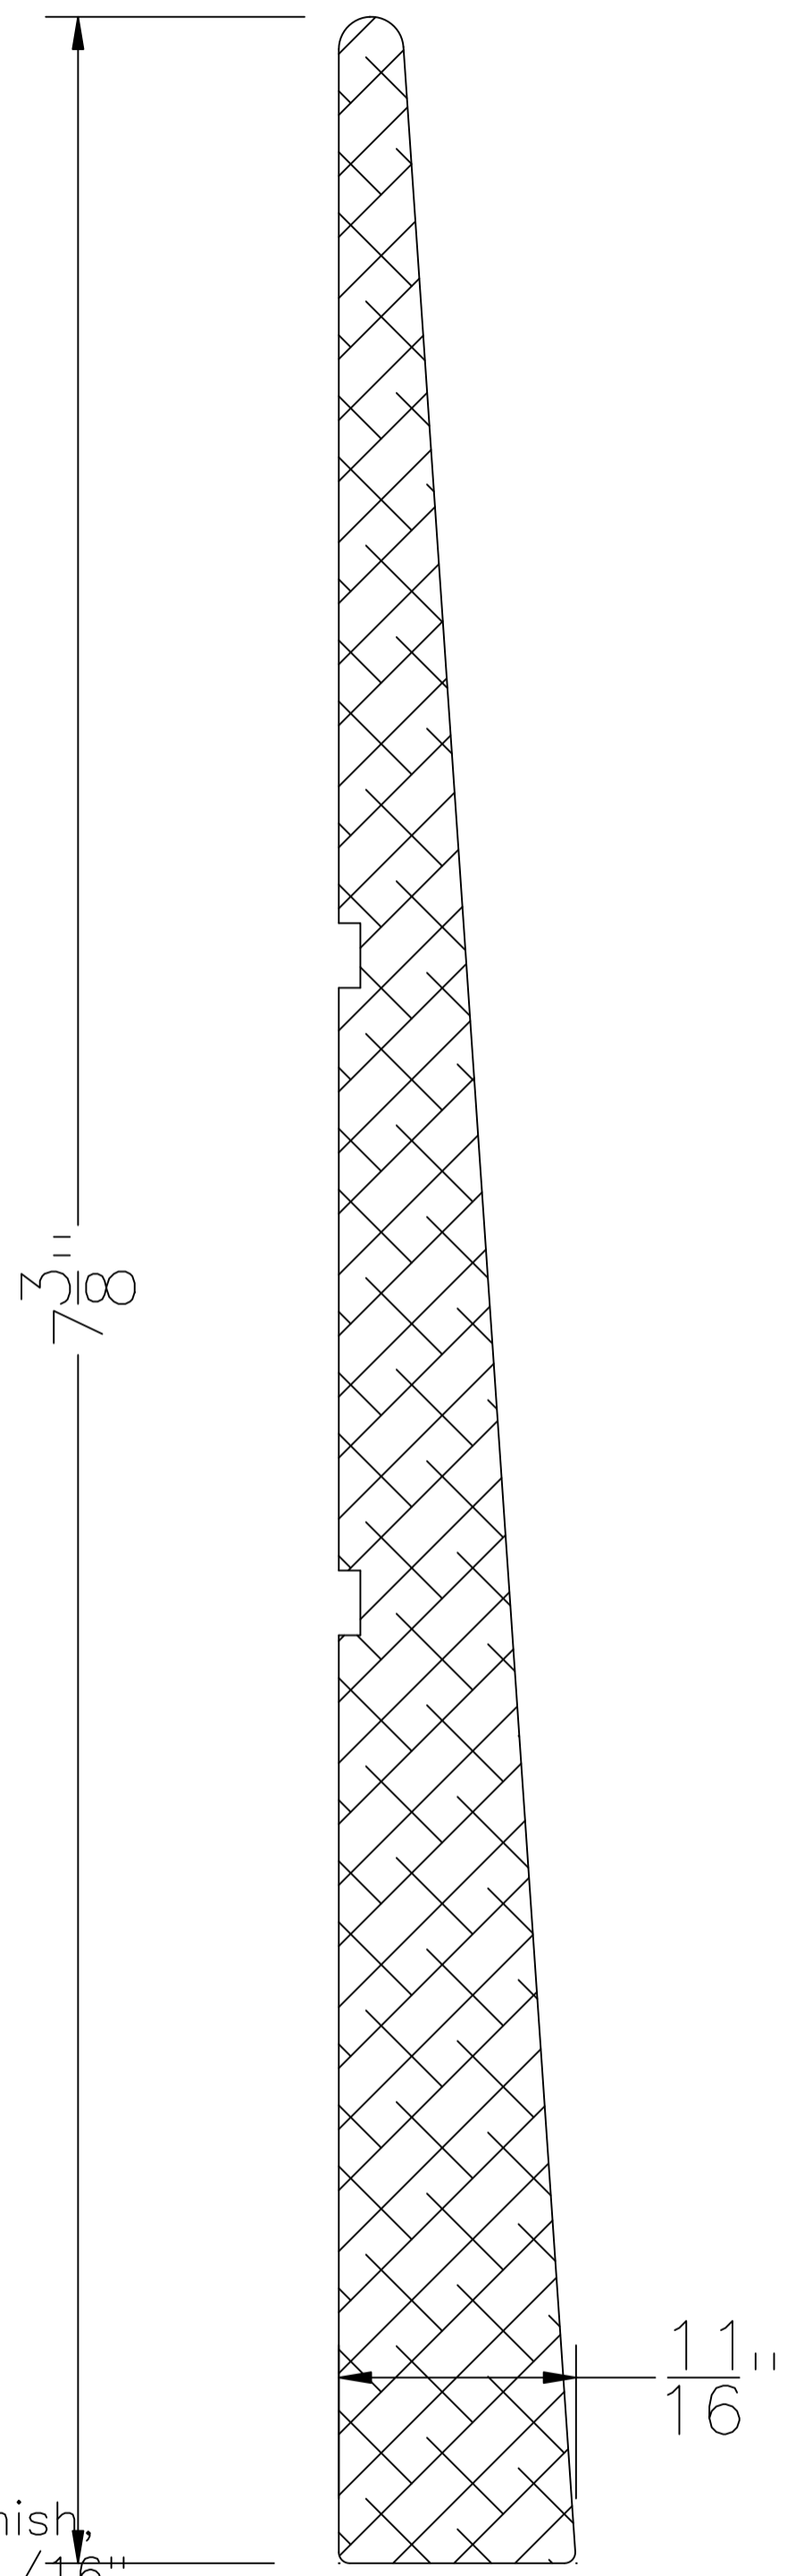

1x8 Notched Siding™

Typical Section View
Full Scale

- Finish Options:
- ▣ Resawn Face
 - ▣ S4S (Smooth 4 Sides)

Dimension Tolerances:
Please Note - based on selected finish,
dimensions shown may vary +/- 1/16"

8007 Aitken Road
Chilliwack, British Columbia
Canada V2R 4H5
Phone: 1-800-663-9844
Phone: 604-792-3680
Fax: 604-792-6930
WEB: www.woodtone.com
E-Mail: info@woodtone.com

SCALE:
Full Scale

Part Name
1x8 Notched Siding™