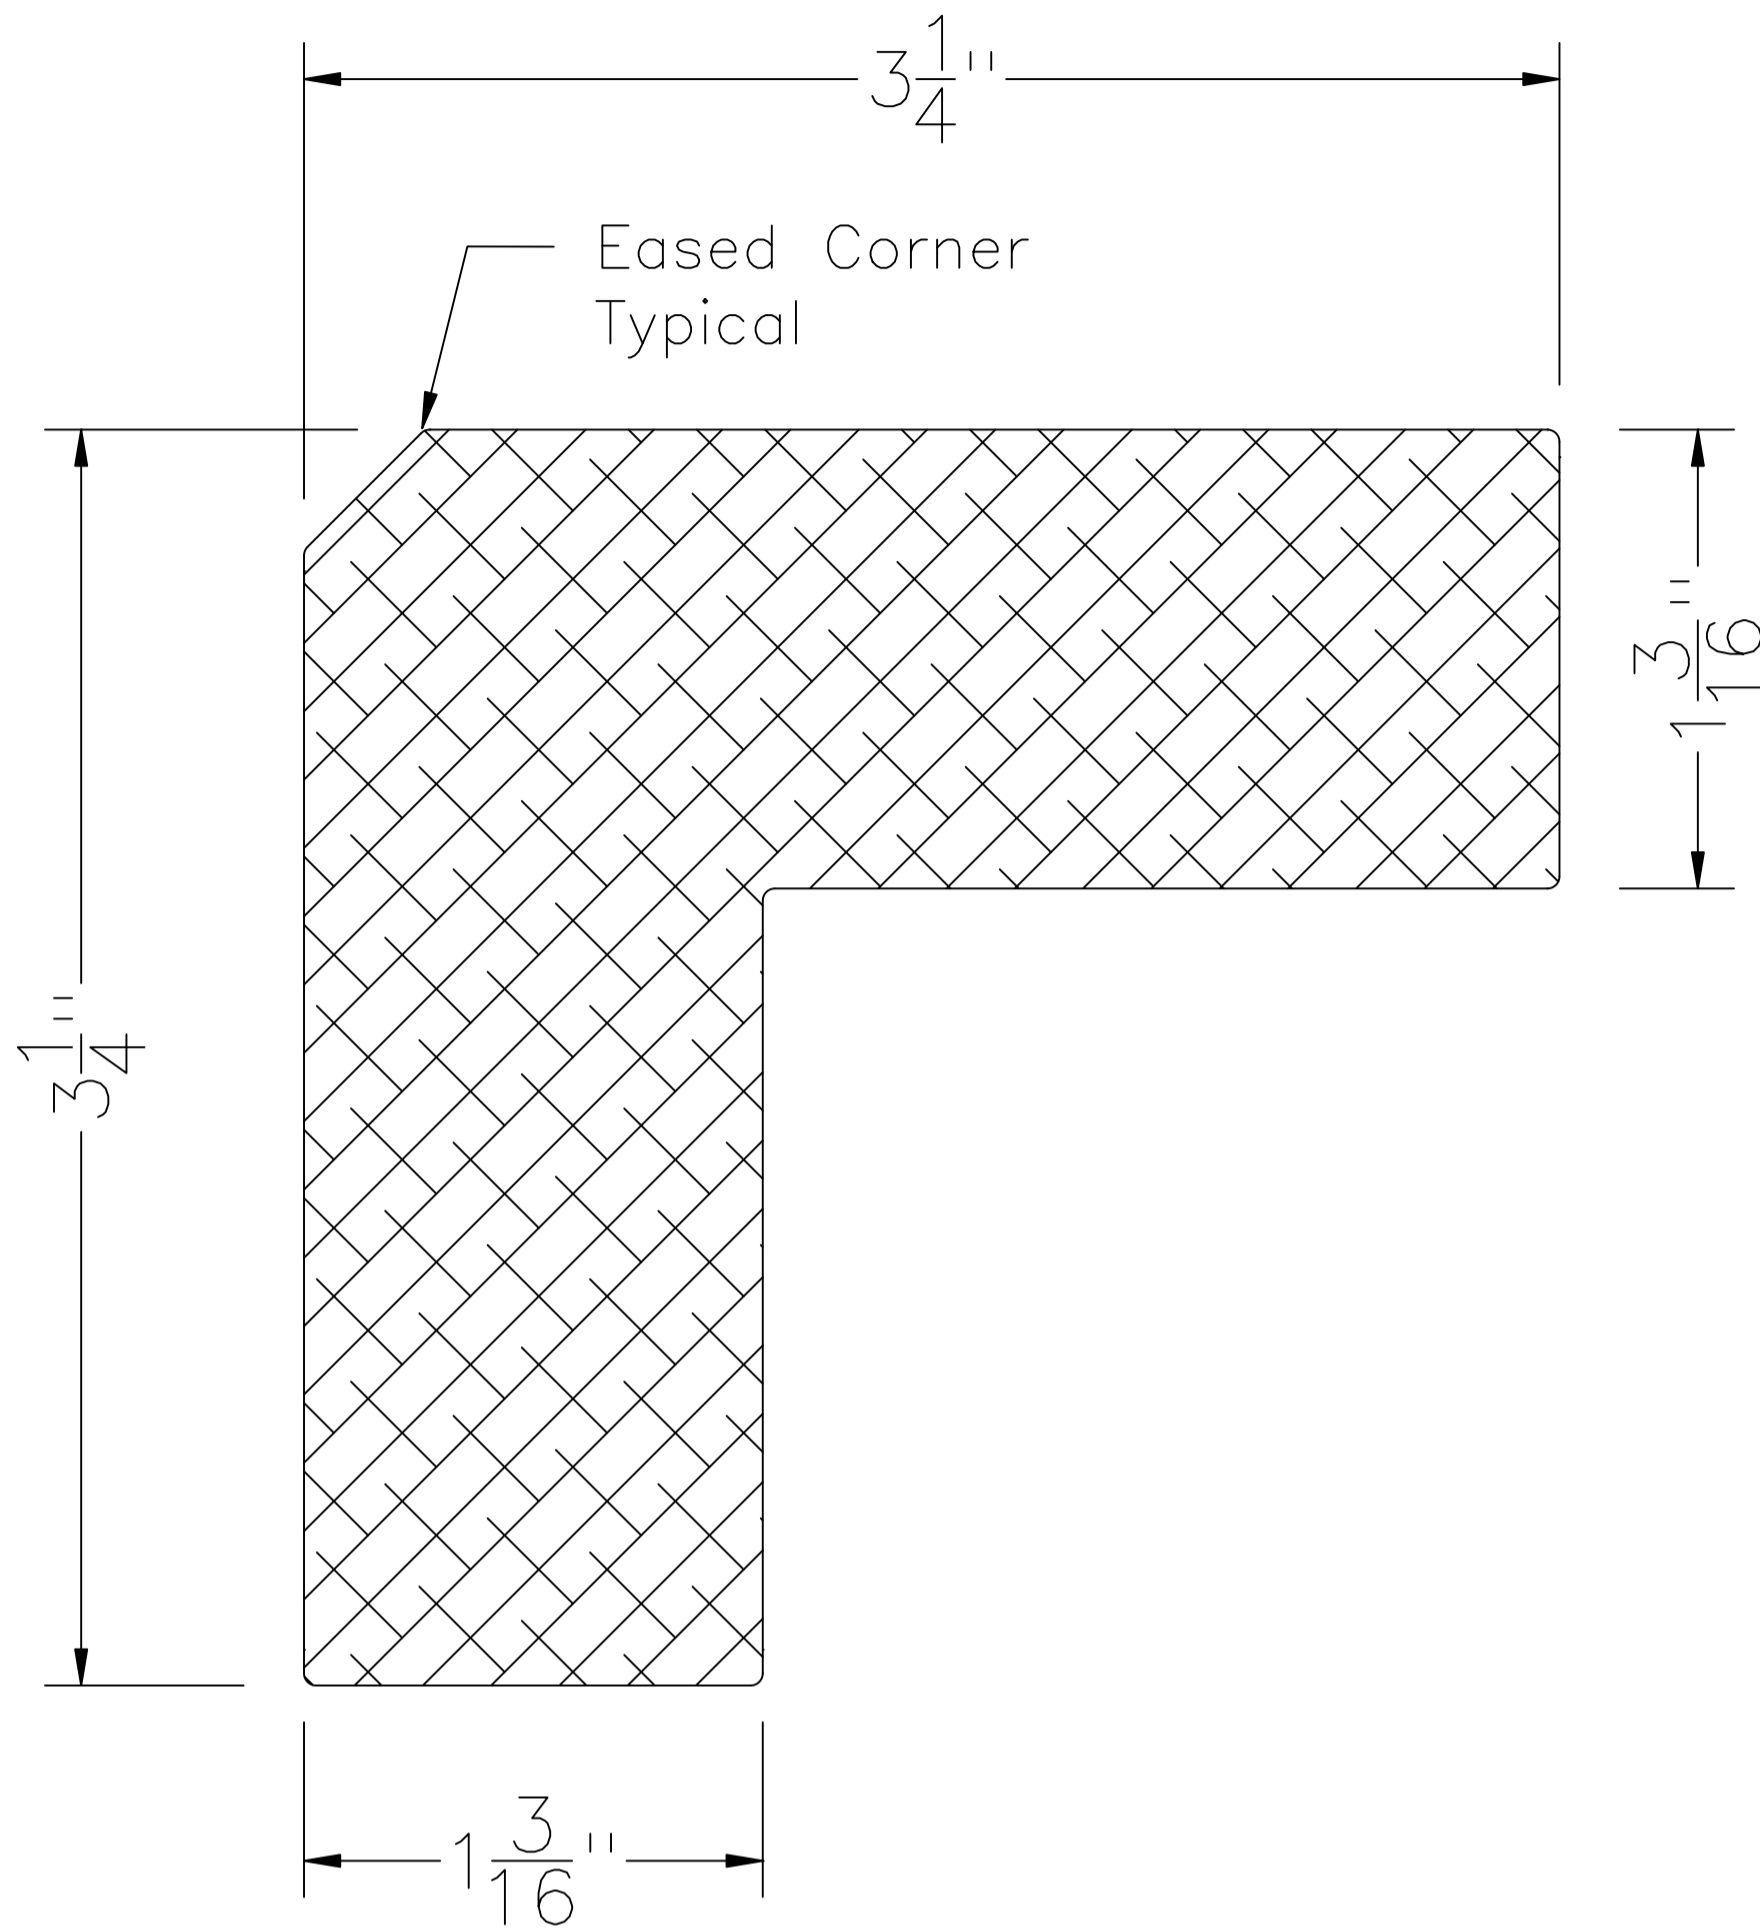

2x4 RealCorner™

Typical Section View
Full Scale

Finish Options:

- Combed Face
- Resawn Face
- S4S (Smooth 4 Sides)

Dimension Tolerances:

Please Note – based on selected finish,
dimensions shown may vary +/- 1/16"

Part Name
2x4 RealCorner™