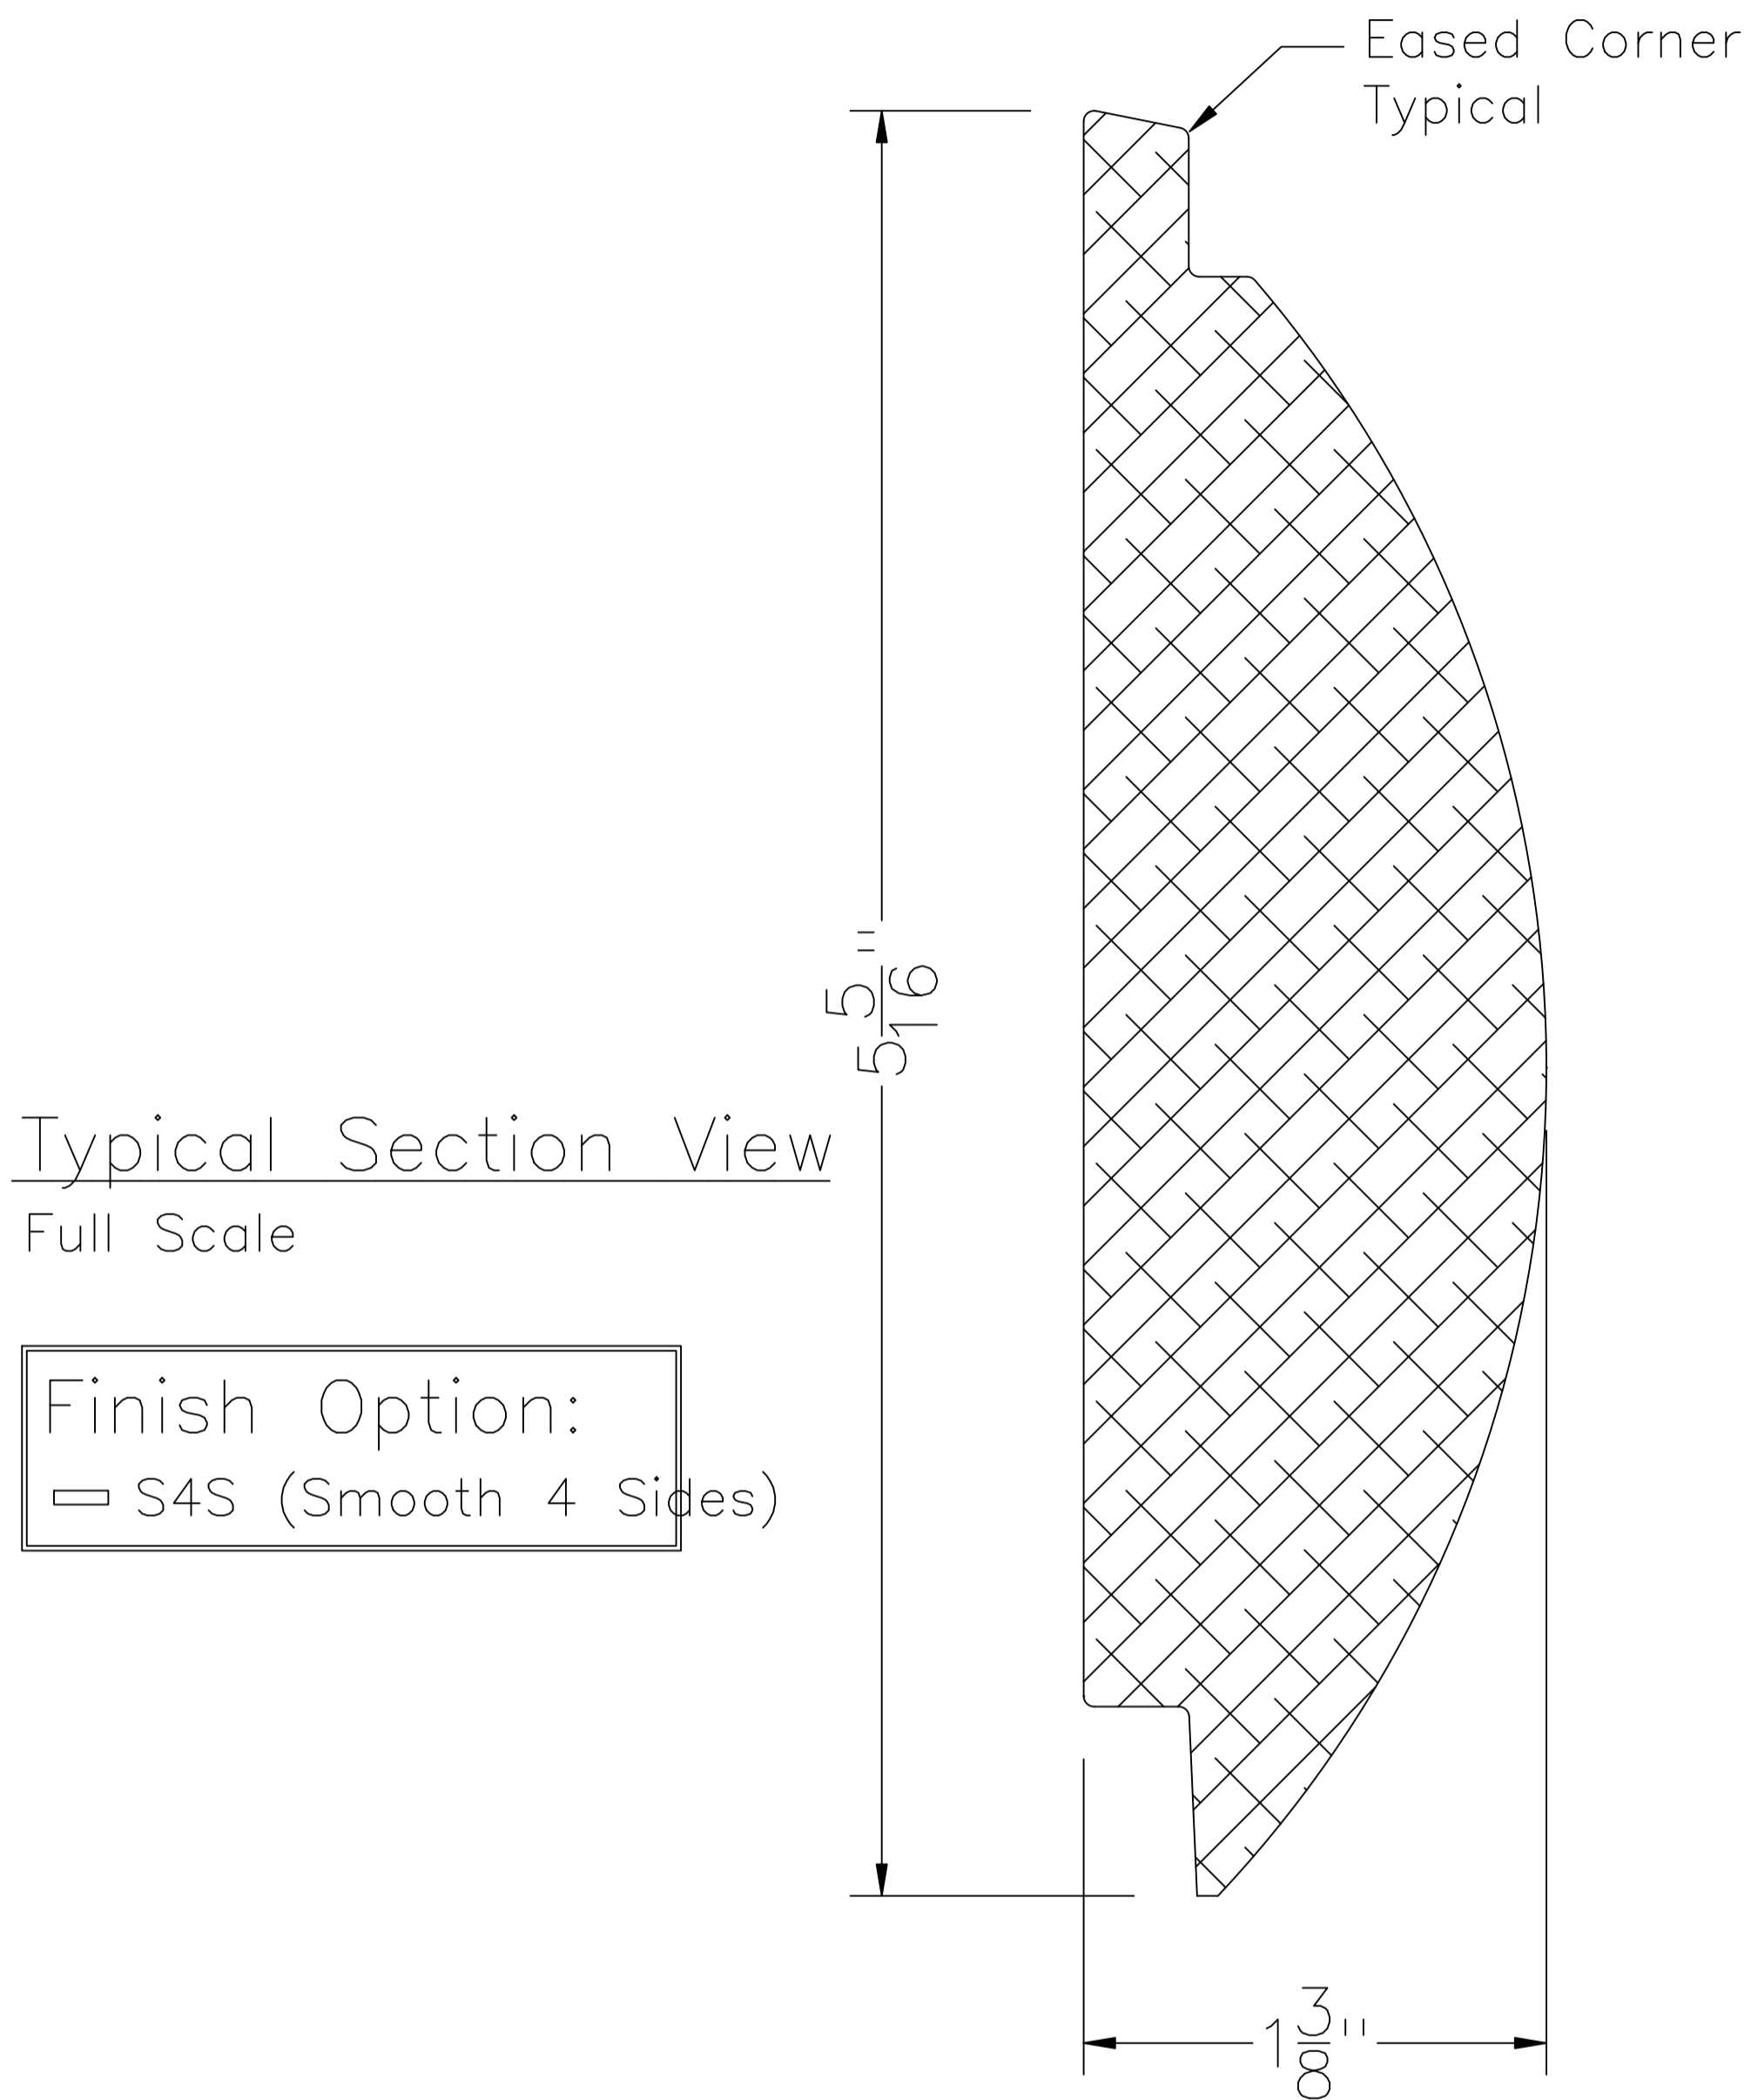

2x6 LogCabinSiding™

Dimension Tolerances:
Please Note – based on selected finish,
dimensions shown may vary +/- 1/16"

WOODTONE™

8007 Aitken Road
Chilliwack, British Columbia
Canada V2R 4H5

Phone: 1-800-663-9844
Phone: 604-792-3680
Fax: 604-792-6930

WEB: www.woodtone.com
E-Mail: info@woodtone.com

SCALE:
Full Scale

Part Name
2x6 LogCabinSiding™