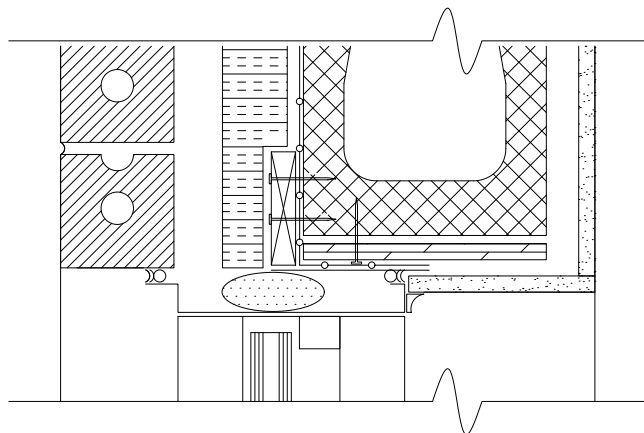

HEAD

SILL

JAMB

Frederickson + Cooper

10-395 Berry St. Winnipeg, Manitoba

DRAWING:

WINDOW DETAILS

PROJECT:

LIQUID MEMB - Brick/CMU

DRAWN BY:

LK

DATE:

August 26, 2002

CHECKED BY:

SCALE:

2" = 1'-0"