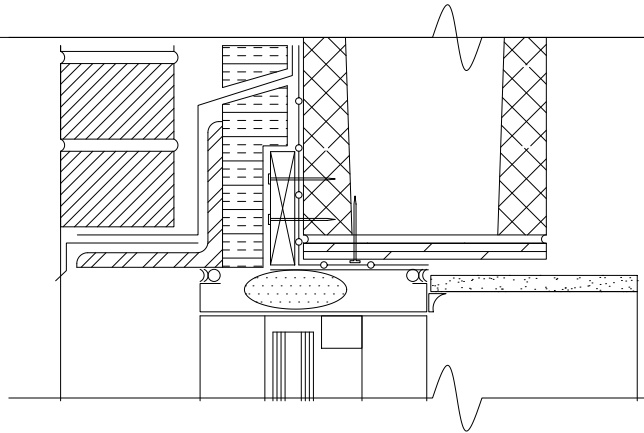

HEAD

SILL

JAMB

Frederickson + Cooper

10-395 Berry St. Winnipeg, Manitoba

DRAWING:

WINDOW DETAILS

PROJECT:

LIQUID MEMB - Brick/CMU

DRAWN BY:

LK

DATE:

August 26, 2002

CHECKED BY:

SCALE:

2" = 1'-0"