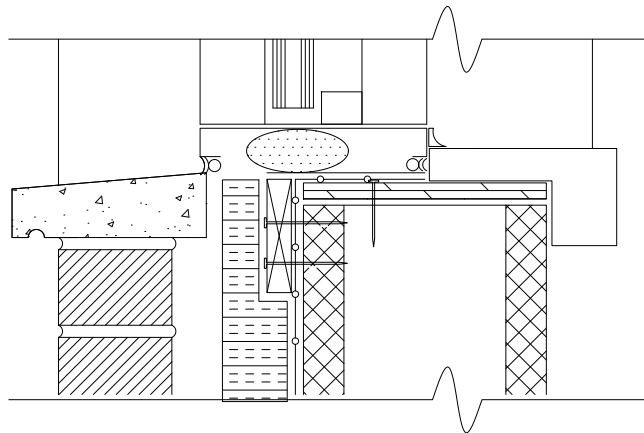

HEAD

SILL

JAMB

Frederickson + Cooper

10-395 Berry St. Winnipeg, Manitoba

DRAWING:

WINDOW DETAILS

PROJECT:

LIQUID MEMB - Brick/CMU

DRAWN BY:

LK

DATE:

August 26, 2002

CHECKED BY:

SCALE:

2" = 1'-0"