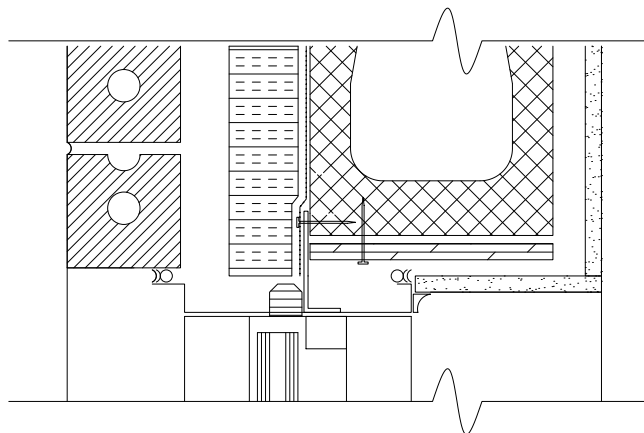

HEAD

SILL

JAMB

Frederickson + Cooper

10-395 Berry St. Winnipeg, Manitoba

DRAWING:

WINDOW DETAILS

PROJECT:

LIQUID MEMB - Brick/CMU

DRAWN BY:

LK

DATE:

August 26, 2002

CHECKED BY:

SCALE: 2" = 1'-0"

FILE: