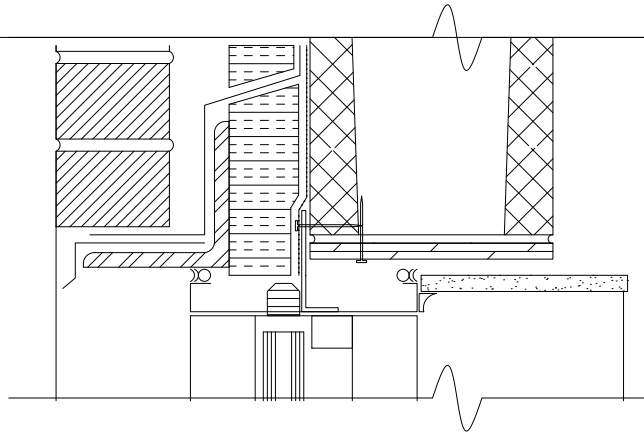

HEAD

SILL

JAMB

Frederickson + Cooper

10-395 Berry St. Winnipeg, Manitoba

DRAWING:

WINDOW DETAILS

PROJECT:

LIQUID MEMB - Brick/CMU

DRAWN BY:

LK

DATE:

August 26, 2002

CHECKED BY:

SCALE: 2" = 1'-0"

FILE: