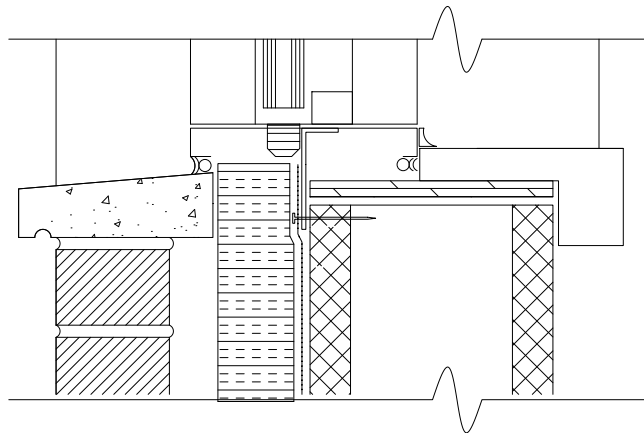

HEAD

SILL

JAMB

Frederickson + Cooper

10-395 Berry St. Winnipeg, Manitoba

DRAWING:

WINDOW DETAILS

PROJECT:

LIQUID MEMB - Brick/CMU

DRAWN BY:

LK

DATE:

August 26, 2002

CHECKED BY:

SCALE: 2" = 1'-0"

FILE: