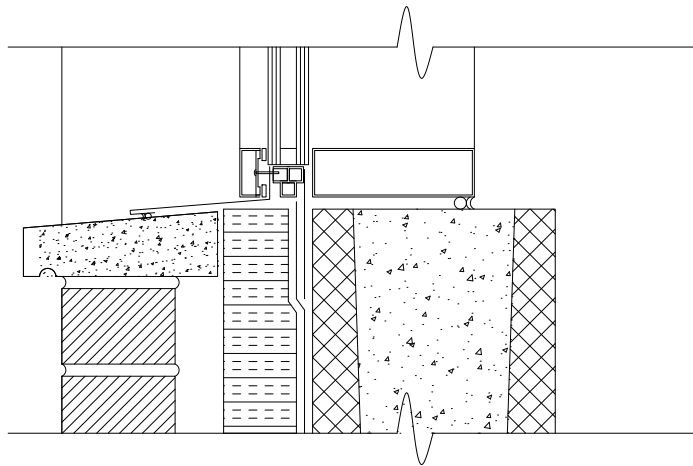

HEAD

SILL

JAMB

**Frederickson + Cooper**

10-395 Berry St. Winnipeg, Manitoba

DRAWING:

WINDOW DETAILS

PROJECT:

AIR SHIELD - Brick/CMU

DRAWN BY:

MR/LK

DATE:

August 21, 2002

CHECKED BY:

SCALE:

2" = 1'-0"