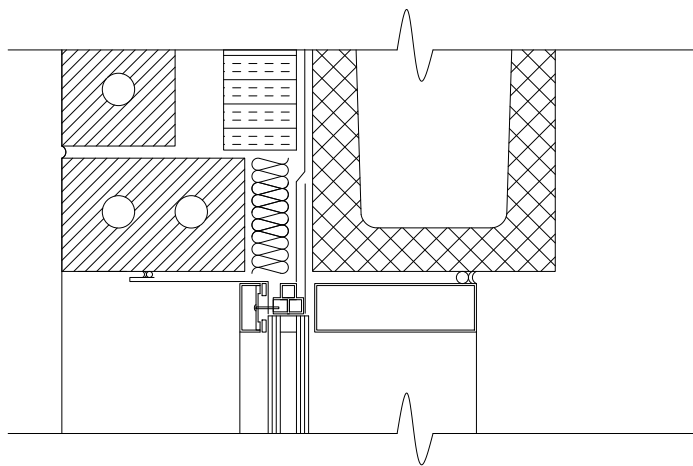

HEAD

SILL

JAMB

**Frederickson + Cooper**

10-395 Berry St. Winnipeg, Manitoba

DRAWING:

WINDOW DETAILS

PROJECT:

AIR SHIELD - Brick/CMU

DRAWN BY:

MR/LK

DATE:

August 21, 2002

CHECKED BY:

SCALE:

2" = 1'-0"