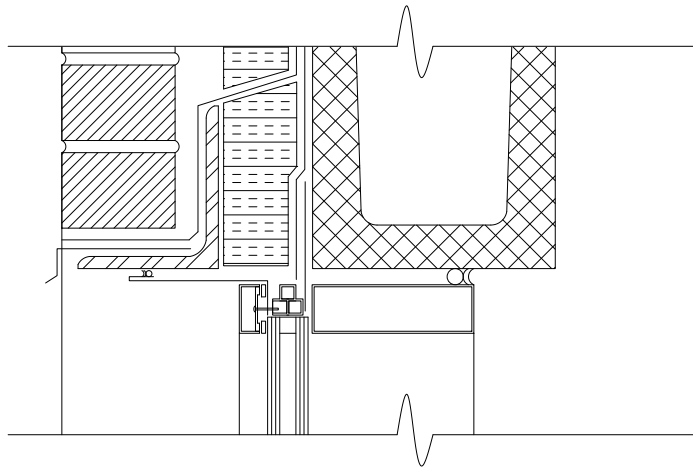

HEAD

SILL

JAMB

**Frederickson + Cooper**

10-395 Berry St. Winnipeg, Manitoba

DRAWING:

WINDOW DETAILS

PROJECT:

AIR SHIELD - Brick/CMU

DRAWN BY:

MR/LK

DATE:

August 21, 2002

CHECKED BY:

SCALE:

2" = 1'-0"