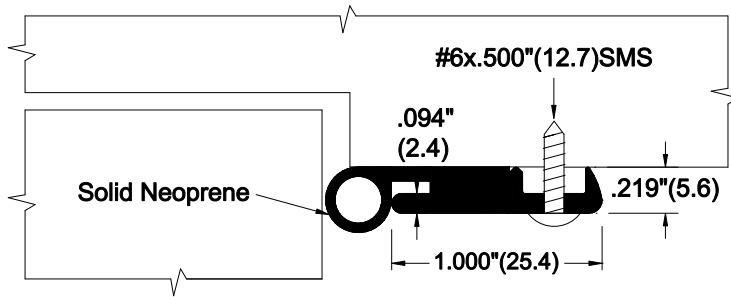

**Door Sweep**  
-Surface Mounted

**Head and Jamb Protection**  
-Stop applied

**Meeting Stile**  
-Surface Mounted  
-Both Doors Active

415 Concord Avenue      tel: 718-585-3230  
Bronx, NY 10455      fax: 718-292-2243  
email: zero@zerointernational.com  
web site: www.zerointernational.com