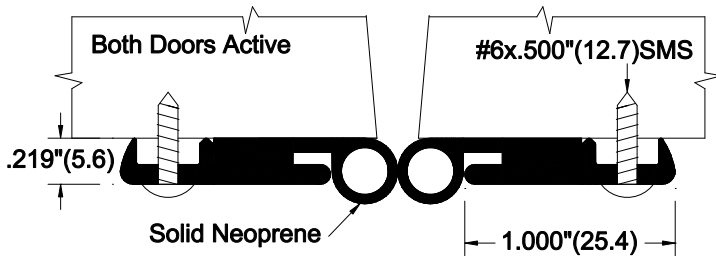

**Door Sweep**  
-Surface Mounted

**Head and Jamb Protection**  
-Stop applied

**Meeting Stile**  
-Surface Mounted  
-Both Doors Active

415 Concord Avenue      tel: 718-585-3230  
Bronx, NY 10455      fax: 718-292-2243  
email: zero@zerointernational.com  
web site: www.zerointernational.com