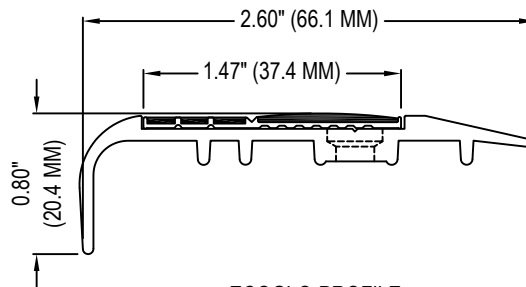

SELECT DESIRED COLOR:

- BLACK NON-SLIP(C5171)
- GREY NON-SLIP (C5161)
- YELLOW NON-SLIP (C5151)

ECOGLO-TOP
C5 SERIES WITH E20 SERIES INSERT

ECOGLO-PROFILE
C5 SERIES WITH E20 SERIES INSERT

NOTES:

1. INSTALLATION TO BE COMPLETED IN ACCORDANCE WITH MANUFACTURER'S SPECIFICATIONS.
2. DO NOT SCALE DRAWING.
3. THIS DRAWING IS INTENDED FOR USE BY ARCHITECTS, ENGINEERS, CONTRACTORS, CONSULTANTS AND DESIGN PROFESSIONALS FOR PLANNING PURPOSES ONLY. THIS DRAWING MAY NOT BE USED FOR CONSTRUCTION.
4. ALL INFORMATION CONTAINED HEREIN WAS CURRENT AT THE TIME OF DEVELOPMENT BUT MUST BE REVIEWED AND APPROVED BY THE PRODUCT MANUFACTURER TO BE CONSIDERED ACCURATE.
5. CONTRACTOR'S NOTE: FOR PRODUCT AND COMPANY INFORMATION VISIT www.CADdetails.com/info AND ENTER REFERENCE NUMBER 4776-013.