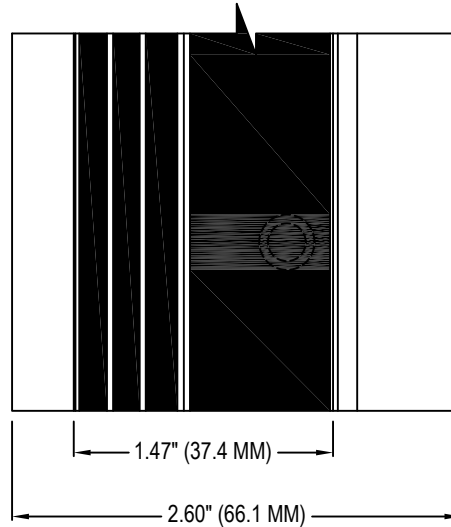

SELECT DESIRED COLOR:

- BLACK NON-SLIP(C5171)
- GREY NON-SLIP (C5161)
- YELLOW NON-SLIP (C5151)

ECOGLO-TOP
C5 SERIES WITH E20 SERIES INSERT

ECOGLO-PROFILE
C5 SERIES WITH E20 SERIES INSERT

NOTES:

1. INSTALLATION TO BE COMPLETED IN ACCORDANCE WITH MANUFACTURER'S SPECIFICATIONS.
2. DO NOT SCALE DRAWING.
3. THIS DRAWING IS INTENDED FOR USE BY ARCHITECTS, ENGINEERS, CONTRACTORS, CONSULTANTS AND DESIGN PROFESSIONALS FOR PLANNING PURPOSES ONLY. THIS DRAWING MAY NOT BE USED FOR CONSTRUCTION.
4. ALL INFORMATION CONTAINED HEREIN WAS CURRENT AT THE TIME OF DEVELOPMENT BUT MUST BE REVIEWED AND APPROVED BY THE PRODUCT MANUFACTURER TO BE CONSIDERED ACCURATE.
5. CONTRACTOR'S NOTE: FOR PRODUCT AND COMPANY INFORMATION VISIT www.CADdetails.com/info AND ENTER REFERENCE NUMBER 4776-013.