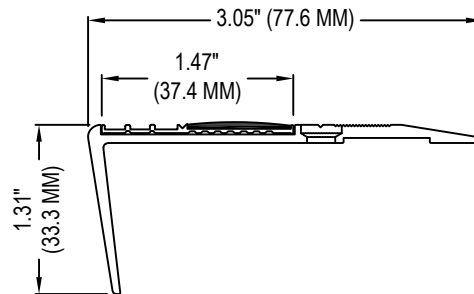

SELECT DESIRED COLOR:

- BLACK NON-SLIP(F6171)
- GREY NON-SLIP (F6161)
- YELLOW NON-SLIP (F6151)

ECOGLO-TOP
F6 SERIES WITH E20 SERIES INSERT

ECOGLO-PROFILE
F6 SERIES WITH E20 SERIES INSERT

NOTES:

1. INSTALLATION TO BE COMPLETED IN ACCORDANCE WITH MANUFACTURER'S SPECIFICATIONS.
2. DO NOT SCALE DRAWING.
3. THIS DRAWING IS INTENDED FOR USE BY ARCHITECTS, ENGINEERS, CONTRACTORS, CONSULTANTS AND DESIGN PROFESSIONALS FOR PLANNING PURPOSES ONLY. THIS DRAWING MAY NOT BE USED FOR CONSTRUCTION.
4. ALL INFORMATION CONTAINED HEREIN WAS CURRENT AT THE TIME OF DEVELOPMENT BUT MUST BE REVIEWED AND APPROVED BY THE PRODUCT MANUFACTURER TO BE CONSIDERED ACCURATE.
5. CONTRACTOR'S NOTE: FOR PRODUCT AND COMPANY INFORMATION VISIT www.CADdetails.com/info AND ENTER REFERENCE NUMBER 4776-007.