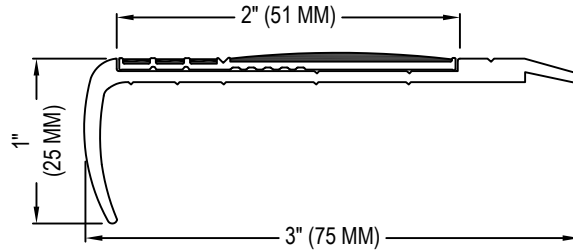

SELECT DESIRED COLOR:

- BLACK NON-SLIP (F8171)
- GREY NON-SLIP (F8161)
- YELLOW NON-SLIP (F8151)

ECOGLO-PROFILE
F8171 FLAT NOSING

SELECT DESIRED COLOR:

- BLACK NON-SLIP (F8170)
- GREY NON-SLIP (F8160)
- YELLOW NON-SLIP (F8150)

ECOGLO-PROFILE
F8170 FLAT NOSING

SELECT DESIRED COLOR:

- BLACK NON-SLIP (FA8171)
- GREY NON-SLIP (FA8161)
- YELLOW NON-SLIP (FA8151)

ECOGLO-PROFILE
FA8171 FLAT NOSING

NOTES:

1. INSTALLATION TO BE COMPLETED IN ACCORDANCE WITH MANUFACTURER'S SPECIFICATIONS.
2. DO NOT SCALE DRAWING.
3. THIS DRAWING IS INTENDED FOR USE BY ARCHITECTS, ENGINEERS, CONTRACTORS, CONSULTANTS AND DESIGN PROFESSIONALS FOR PLANNING PURPOSES ONLY. THIS DRAWING MAY NOT BE USED FOR CONSTRUCTION.
4. ALL INFORMATION CONTAINED HEREIN WAS CURRENT AT THE TIME OF DEVELOPMENT BUT MUST BE REVIEWED AND APPROVED BY THE PRODUCT MANUFACTURER TO BE CONSIDERED ACCURATE.
5. CONTRACTOR'S NOTE: FOR PRODUCT AND COMPANY INFORMATION VISIT www.CADdetails.com/info AND ENTER REFERENCE NUMBER 4776-009.