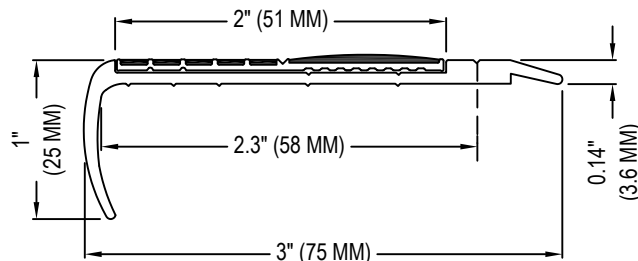

SELECT DESIRED COLOR:

- BLACK NON-SLIP (F8171)
- GREY NON-SLIP (F8161)
- YELLOW NON-SLIP (F8151)

ECOGLO-PROFILE
F8171 FLAT NOSING

SELECT DESIRED COLOR:

- BLACK NON-SLIP (F8170)
- GREY NON-SLIP (F8160)
- YELLOW NON-SLIP (F8150)

ECOGLO-PROFILE
F8170 FLAT NOSING

SELECT DESIRED COLOR:

- BLACK NON-SLIP (FA8171)
- GREY NON-SLIP (FA8161)
- YELLOW NON-SLIP (FA8151)

ECOGLO-PROFILE
FA8171 FLAT NOSING

NOTES:

1. INSTALLATION TO BE COMPLETED IN ACCORDANCE WITH MANUFACTURER'S SPECIFICATIONS.
2. DO NOT SCALE DRAWING.
3. THIS DRAWING IS INTENDED FOR USE BY ARCHITECTS, ENGINEERS, CONTRACTORS, CONSULTANTS AND DESIGN PROFESSIONALS FOR PLANNING PURPOSES ONLY. THIS DRAWING MAY NOT BE USED FOR CONSTRUCTION.
4. ALL INFORMATION CONTAINED HEREIN WAS CURRENT AT THE TIME OF DEVELOPMENT BUT MUST BE REVIEWED AND APPROVED BY THE PRODUCT MANUFACTURER TO BE CONSIDERED ACCURATE.
5. CONTRACTOR'S NOTE: FOR PRODUCT AND COMPANY INFORMATION VISIT www.CADdetails.com/info AND ENTER REFERENCE NUMBER 4776-009.