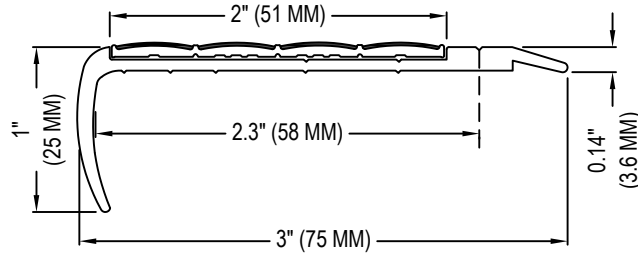

ECOGLO-PROFILE
F8170 FLAT NOSING

SELECT DESIRED COLOR:

- BLACK NON-SLIP (FA8171)
- GREY NON-SLIP (FA8161)
- YELLOW NON-SLIP (FA8151)

ECOGLO-PROFILE
FA8171 FLAT NOSING

NOTES:

1. INSTALLATION TO BE COMPLETED IN ACCORDANCE WITH MANUFACTURER'S SPECIFICATIONS.
2. DO NOT SCALE DRAWING.
3. THIS DRAWING IS INTENDED FOR USE BY ARCHITECTS, ENGINEERS, CONTRACTORS, CONSULTANTS AND DESIGN PROFESSIONALS FOR PLANNING PURPOSES ONLY. THIS DRAWING MAY NOT BE USED FOR CONSTRUCTION.
4. ALL INFORMATION CONTAINED HEREIN WAS CURRENT AT THE TIME OF DEVELOPMENT BUT MUST BE REVIEWED AND APPROVED BY THE PRODUCT MANUFACTURER TO BE CONSIDERED ACCURATE.
5. CONTRACTOR'S NOTE: FOR PRODUCT AND COMPANY INFORMATION VISIT www.CADdetails.com/info AND ENTER REFERENCE NUMBER 4776-009.