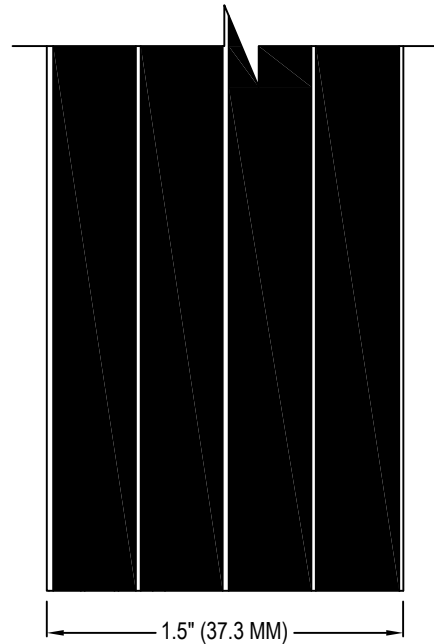

SELECT DESIRED COLOR:

- BLACK NON-SLIP(N3070)
- GREY NON-SLIP (N3060)
- YELLOW NON-SLIP (N3050)
- TITANIA NON-SLIP (N3030)

ECOGLO-TOP
E40 SERIES CONTRAST STRIP

ECOGLO-PROFILE
E40 SERIES CONTRAST STRIP

NOTES:

STEP EDGE STRIPS/NOSING INSERTS-LUMINOUS AND NON-SLIP

N30 SERIES STEP EDGE NON-SLIP STRIPS