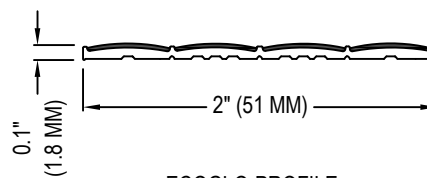

SELECT DESIRED COLOR:

- BLACK NON-SLIP(N3070)
- GREY NON-SLIP (N3060)
- YELLOW NON-SLIP (N3050)
- TITANIA NON-SLIP (N3030)

ECOGLO-TOP
E40 SERIES CONTRAST STRIP

ECOGLO-PROFILE
E40 SERIES CONTRAST STRIP

NOTES:

STEP EDGE STRIPS/NOSING INSERTS-LUMINOUS AND NON-SLIP

N30 SERIES STEP EDGE NON-SLIP STRIPS