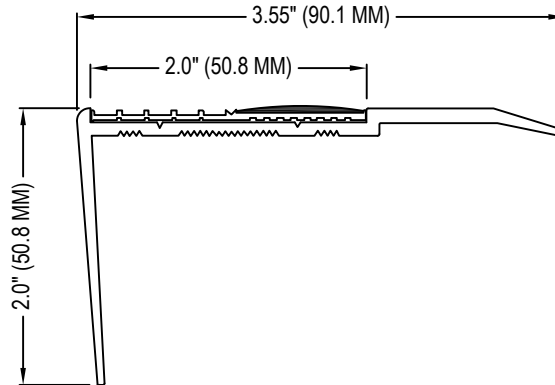

SELECT DESIRED COLOR:

- BLACK NON-SLIP(RFA7171)
- GREY NON-SLIP (RFA7161)
- YELLOW NON-SLIP (RFA7151)
- TITANIA NON-SLIP (RFA7131)

ECOGLO-ISOMETRIC  
RFA7 SERIES STAIR NOSING

SELECT DESIRED COLOR:

- BLACK NON-SLIP(RF7171)
- GREY NON-SLIP (RF7161)
- YELLOW NON-SLIP (RF7151)
- TITANIA NON-SLIP (RF7131)

ECOGLO-PROFILE  
RF7 SERIES WITH N SERIES INSERT

**NOTES:**

1. INSTALLATION TO BE COMPLETED IN ACCORDANCE WITH MANUFACTURER'S SPECIFICATIONS.
2. DO NOT SCALE DRAWING.
3. THIS DRAWING IS INTENDED FOR USE BY ARCHITECTS, ENGINEERS, CONTRACTORS, CONSULTANTS AND DESIGN PROFESSIONALS FOR PLANNING PURPOSES ONLY. THIS DRAWING MAY NOT BE USED FOR CONSTRUCTION.
4. ALL INFORMATION CONTAINED HEREIN WAS CURRENT AT THE TIME OF DEVELOPMENT BUT MUST BE REVIEWED AND APPROVED BY THE PRODUCT MANUFACTURER TO BE CONSIDERED ACCURATE.
5. CONTRACTOR'S NOTE: FOR PRODUCT AND COMPANY INFORMATION VISIT [www.CADdetails.com/info](http://www.CADdetails.com/info) AND ENTER REFERENCE NUMBER 4776-011.