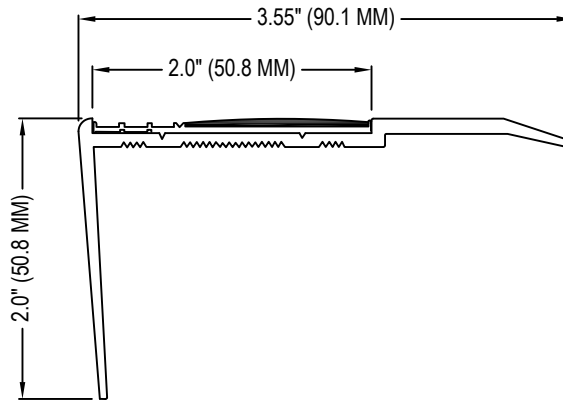

SELECT DESIRED COLOR:

- BLACK NON-SLIP(RFA7171)
- GREY NON-SLIP (RFA7161)
- YELLOW NON-SLIP (RFA7151)
- TITANIA NON-SLIP (RFA7131)

ECOGLO-ISOMETRIC  
RFA7 SERIES STAIR NOSING

SELECT DESIRED COLOR:

- BLACK NON-SLIP(RF7171)
- GREY NON-SLIP (RF7161)
- YELLOW NON-SLIP (RF7151)
- TITANIA NON-SLIP (RF7131)

ECOGLO-PROFILE  
RF7 SERIES WITH N SERIES INSERT

**NOTES:**

1. INSTALLATION TO BE COMPLETED IN ACCORDANCE WITH MANUFACTURER'S SPECIFICATIONS.
2. DO NOT SCALE DRAWING.
3. THIS DRAWING IS INTENDED FOR USE BY ARCHITECTS, ENGINEERS, CONTRACTORS, CONSULTANTS AND DESIGN PROFESSIONALS FOR PLANNING PURPOSES ONLY. THIS DRAWING MAY NOT BE USED FOR CONSTRUCTION.
4. ALL INFORMATION CONTAINED HEREIN WAS CURRENT AT THE TIME OF DEVELOPMENT BUT MUST BE REVIEWED AND APPROVED BY THE PRODUCT MANUFACTURER TO BE CONSIDERED ACCURATE.
5. CONTRACTOR'S NOTE: FOR PRODUCT AND COMPANY INFORMATION VISIT [www.CADdetails.com/info](http://www.CADdetails.com/info) AND ENTER REFERENCE NUMBER 4776-011.