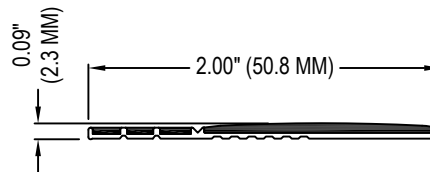

SELECT DESIRED COLOR:

- BLACK CONTRAST SLIP (E3071)
- GREY CONTRAST SLIP (E3061)
- YELLOW CONTRAST SLIP (E3051)

SELECT DESIRED MATERIAL:

- ALUMINUM
- STRONTIUM ALUMINATE
- SILICON CARBIDE

ECOGLO-TOP  
E30 SERIES CONTRAST STRIP

ECOGLO-PROFILE  
E30 SERIES CONTRAST STRIP

NOTES:

1. INSTALLATION TO BE COMPLETED IN ACCORDANCE WITH MANUFACTURER'S SPECIFICATIONS.
2. DO NOT SCALE DRAWING.
3. THIS DRAWING IS INTENDED FOR USE BY ARCHITECTS, ENGINEERS, CONTRACTORS, CONSULTANTS AND DESIGN PROFESSIONALS FOR PLANNING PURPOSES ONLY. THIS DRAWING MAY NOT BE USED FOR CONSTRUCTION.
4. ALL INFORMATION CONTAINED HEREIN WAS CURRENT AT THE TIME OF DEVELOPMENT BUT MUST BE REVIEWED AND APPROVED BY THE PRODUCT MANUFACTURER TO BE CONSIDERED ACCURATE.
5. CONTRACTOR'S NOTE: FOR PRODUCT AND COMPANY INFORMATION VISIT [www.CADdetails.com/info](http://www.CADdetails.com/info) AND ENTER REFERENCE NUMBER 4776-002.

**STEP EDGE STRIPS/NOSING INSERTS-LUMINOUS AND NON-SLIP**

E30 SERIES STEP EDGE LUMINOUS CONTRAST STRIPS