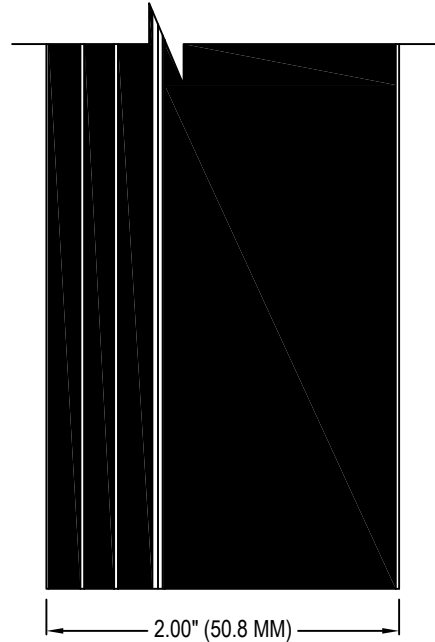

SELECT DESIRED COLOR:

- BLACK CONTRAST SLIP (E3071)
- GREY CONTRAST SLIP (E3061)
- YELLOW CONTRAST SLIP (E3051)

SELECT DESIRED MATERIAL:

- ALUMINUM
- STRONTIUM ALUMINATE
- SILICON CARBIDE

ECOGLO-TOP  
E30 SERIES CONTRAST STRIP

ECOGLO-PROFILE  
E30 SERIES CONTRAST STRIP

NOTES:

1. INSTALLATION TO BE COMPLETED IN ACCORDANCE WITH MANUFACTURER'S SPECIFICATIONS.
2. DO NOT SCALE DRAWING.
3. THIS DRAWING IS INTENDED FOR USE BY ARCHITECTS, ENGINEERS, CONTRACTORS, CONSULTANTS AND DESIGN PROFESSIONALS FOR PLANNING PURPOSES ONLY. THIS DRAWING MAY NOT BE USED FOR CONSTRUCTION.
4. ALL INFORMATION CONTAINED HEREIN WAS CURRENT AT THE TIME OF DEVELOPMENT BUT MUST BE REVIEWED AND APPROVED BY THE PRODUCT MANUFACTURER TO BE CONSIDERED ACCURATE.
5. CONTRACTOR'S NOTE: FOR PRODUCT AND COMPANY INFORMATION VISIT [www.CADdetails.com/info](http://www.CADdetails.com/info) AND ENTER REFERENCE NUMBER 4776-002.

**STEP EDGE STRIPS/NOSING INSERTS-LUMINOUS AND NON-SLIP**

E30 SERIES STEP EDGE LUMINOUS CONTRAST STRIPS