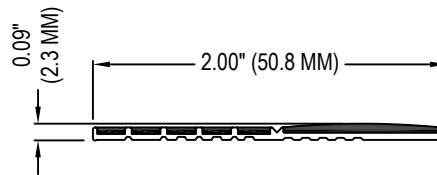

SELECT DESIRED COLOR:

- BLACK CONTRAST SLIP (E4071)
- GREY CONTRAST SLIP (E4061)
- YELLOW CONTRAST SLIP (E4051)

SELECT DESIRED MATERIAL:

- ALUMINUM
- STRONTIUM ALUMINATE
- SILICON CARBIDE

ECOGLO-TOP  
E40 SERIES CONTRAST STRIP

ECOGLO-PROFILE  
E40 SERIES CONTRAST STRIP

NOTES:

1. INSTALLATION TO BE COMPLETED IN ACCORDANCE WITH MANUFACTURER'S SPECIFICATIONS.
2. DO NOT SCALE DRAWING.
3. THIS DRAWING IS INTENDED FOR USE BY ARCHITECTS, ENGINEERS, CONTRACTORS, CONSULTANTS AND DESIGN PROFESSIONALS FOR PLANNING PURPOSES ONLY. THIS DRAWING MAY NOT BE USED FOR CONSTRUCTION.
4. ALL INFORMATION CONTAINED HEREIN WAS CURRENT AT THE TIME OF DEVELOPMENT BUT MUST BE REVIEWED AND APPROVED BY THE PRODUCT MANUFACTURER TO BE CONSIDERED ACCURATE.
5. CONTRACTOR'S NOTE: FOR PRODUCT AND COMPANY INFORMATION VISIT [www.CADdetails.com/info](http://www.CADdetails.com/info) AND ENTER REFERENCE NUMBER 4776-003.

**STEP EDGE STRIPS/NOSING INSERTS-LUMINOUS AND NON-SLIP**

E40 SERIES STEP EDGE LUMINOUS CONTRAST STRIPS