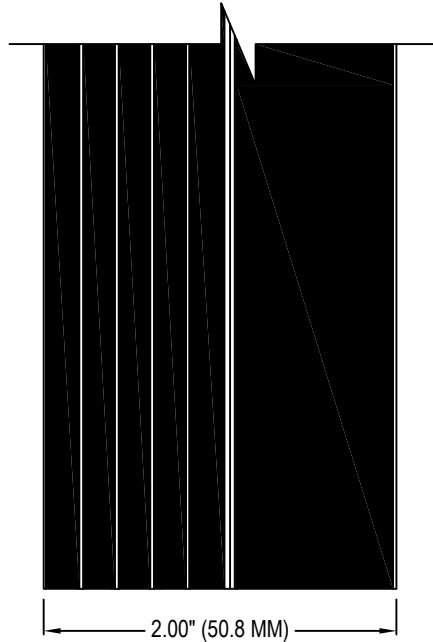

SELECT DESIRED COLOR:

- BLACK CONTRAST SLIP (E4071)
- GREY CONTRAST SLIP (E4061)
- YELLOW CONTRAST SLIP (E4051)

SELECT DESIRED MATERIAL:

- ALUMINUM
- STRONTIUM ALUMINATE
- SILICON CARBIDE

ECOGLO-TOP  
E40 SERIES CONTRAST STRIP

ECOGLO-PROFILE  
E40 SERIES CONTRAST STRIP

NOTES:

1. INSTALLATION TO BE COMPLETED IN ACCORDANCE WITH MANUFACTURER'S SPECIFICATIONS.
2. DO NOT SCALE DRAWING.
3. THIS DRAWING IS INTENDED FOR USE BY ARCHITECTS, ENGINEERS, CONTRACTORS, CONSULTANTS AND DESIGN PROFESSIONALS FOR PLANNING PURPOSES ONLY. THIS DRAWING MAY NOT BE USED FOR CONSTRUCTION.
4. ALL INFORMATION CONTAINED HEREIN WAS CURRENT AT THE TIME OF DEVELOPMENT BUT MUST BE REVIEWED AND APPROVED BY THE PRODUCT MANUFACTURER TO BE CONSIDERED ACCURATE.
5. CONTRACTOR'S NOTE: FOR PRODUCT AND COMPANY INFORMATION VISIT [www.CADdetails.com/info](http://www.CADdetails.com/info) AND ENTER REFERENCE NUMBER 4776-003.

**STEP EDGE STRIPS/NOSING INSERTS-LUMINOUS AND NON-SLIP**

E40 SERIES STEP EDGE LUMINOUS CONTRAST STRIPS