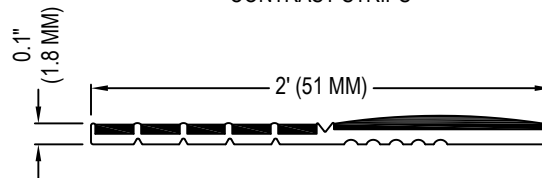

SELECT DESIRED LENGTH:

- 8'  
 10'  
 CUSTOM: \_\_\_\_\_

ECOGLO-TOP  
E4073 SERIES STEP EDGE LUMINOUS  
CONTRAST STRIPS

ECOGLO-PROFILE  
E4073 SERIES STEP EDGE LUMINOUS  
CONTRAST STRIPS

**NOTES:**

1. INSTALLATION TO BE COMPLETED IN ACCORDANCE WITH MANUFACTURER'S SPECIFICATIONS.
2. DO NOT SCALE DRAWING.
3. THIS DRAWING IS INTENDED FOR USE BY ARCHITECTS, ENGINEERS, CONTRACTORS, CONSULTANTS AND DESIGN PROFESSIONALS FOR PLANNING PURPOSES ONLY. THIS DRAWING MAY NOT BE USED FOR CONSTRUCTION.
4. ALL INFORMATION CONTAINED HEREIN WAS CURRENT AT THE TIME OF DEVELOPMENT BUT MUST BE REVIEWED AND APPROVED BY THE PRODUCT MANUFACTURER TO BE CONSIDERED ACCURATE.
5. CONTRACTOR'S NOTE: FOR PRODUCT AND COMPANY INFORMATION VISIT [www.CADdetails.com/info](http://www.CADdetails.com/info) AND ENTER REFERENCE NUMBER 4776-052.

**STEP EDGE STRIPS**

E4073 SERIES STEP EDGE LUMINOUS CONTRAST STRIPS