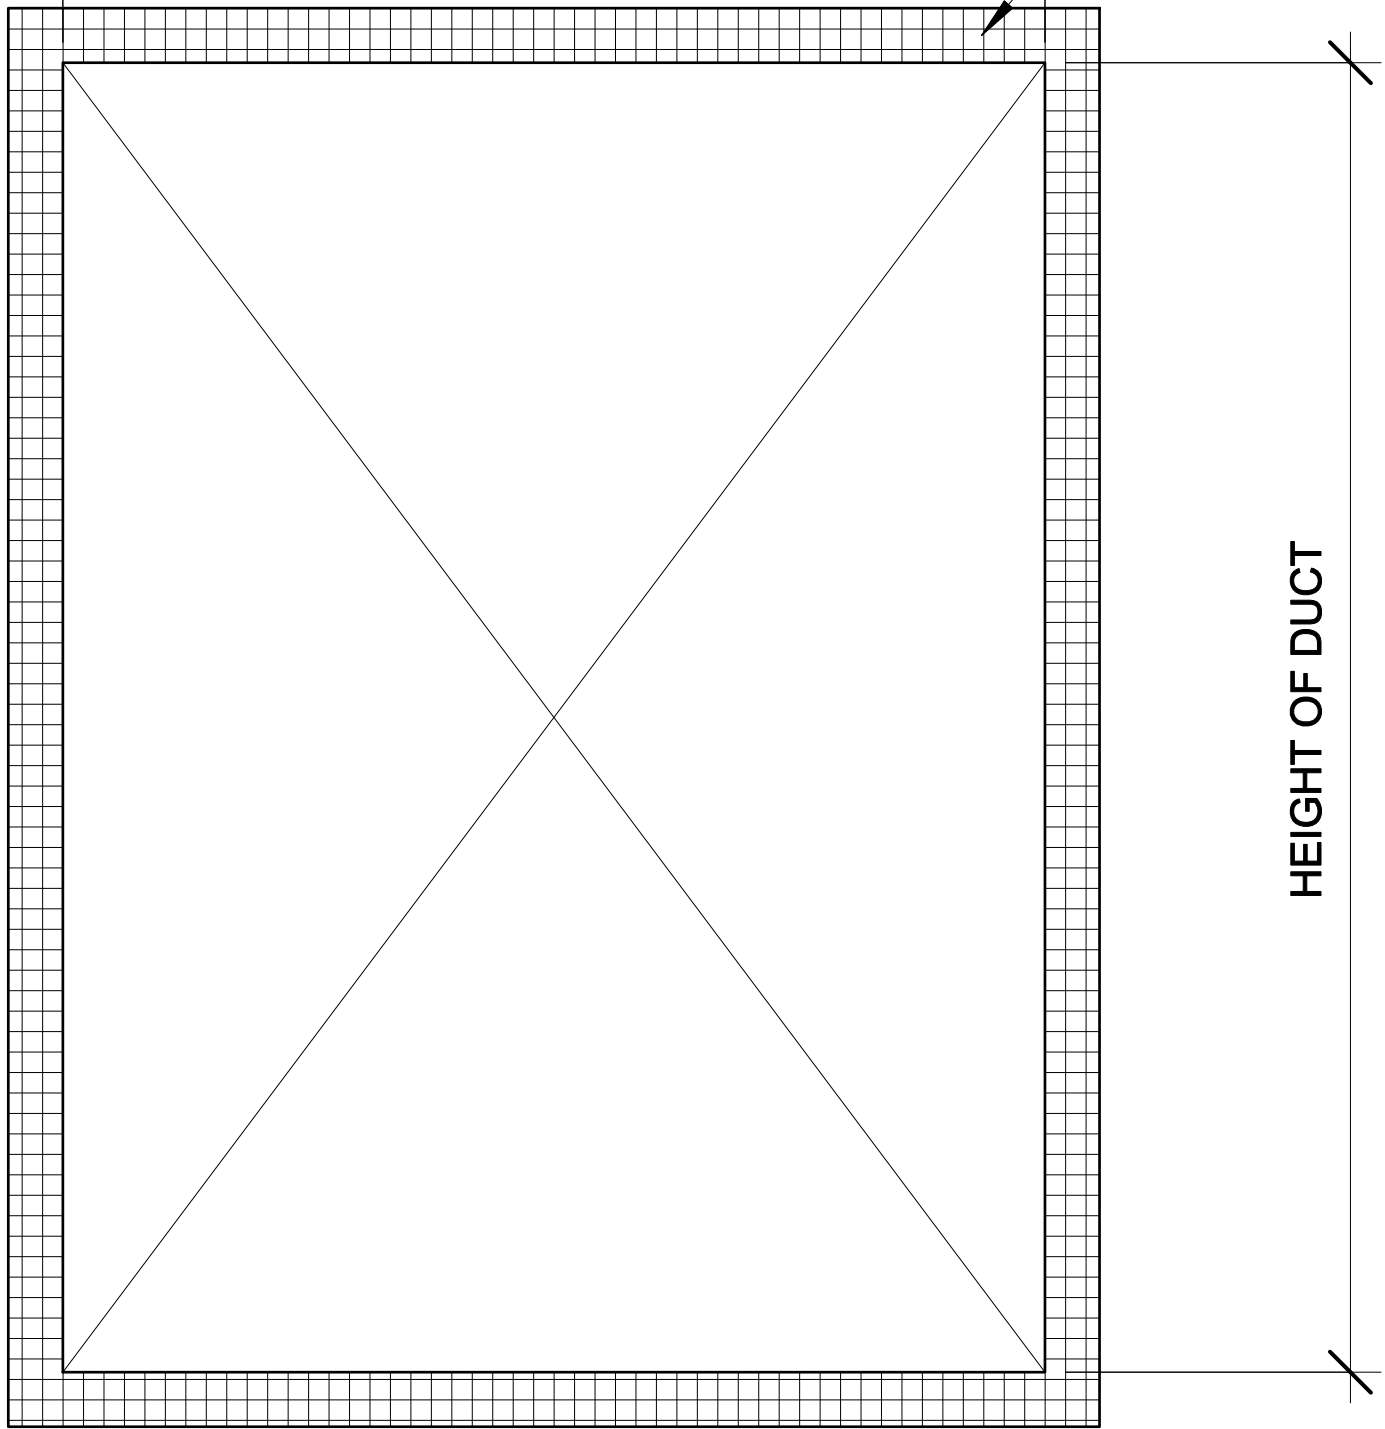

WIDTH OF DUCT

1/2", 1", 1 1/2", or 2"  
Quiet Liner Thickness

HEIGHT OF DUCT