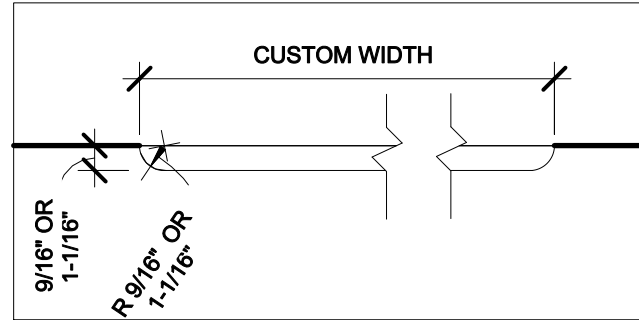

WALLMATE
RADIUS PROFILE

DRAWING NO.

AS1.2

2 PLAN VIEW
3" = 1'-0"