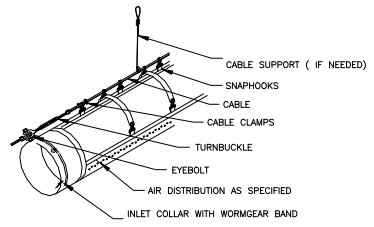

**10:00 and 2:00  
Hanger**

**CABLE SUSPENSION DETAIL**

1 ROW CABLE 3 Point SUSPENSION