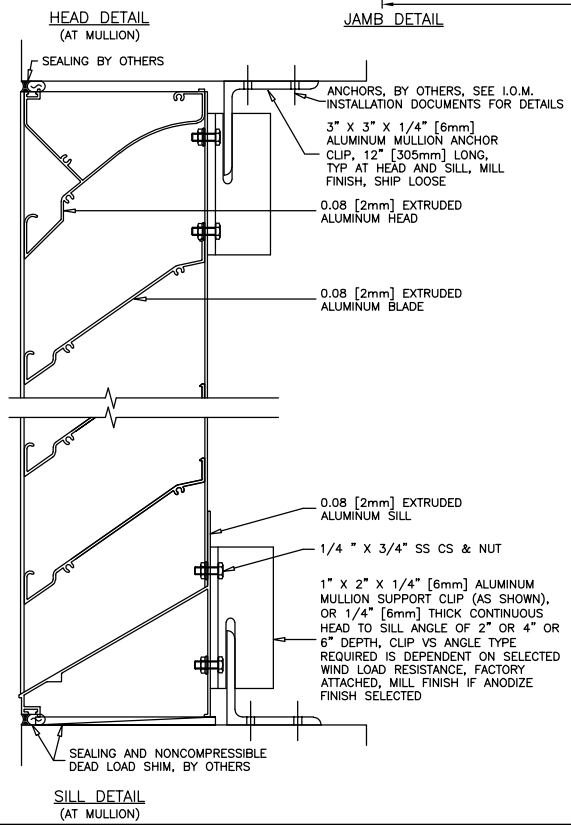

ALTERNATE CONTINUOUS JAMB ANGLE MOUNTING CONFIGURATION
CAUTION: SUBSTRATE FASTENER HEAD CLEARANCES MAY BE TIGHT DURING INSTALLATION

MODEL: K6746X
SHEET: 1 OF 1