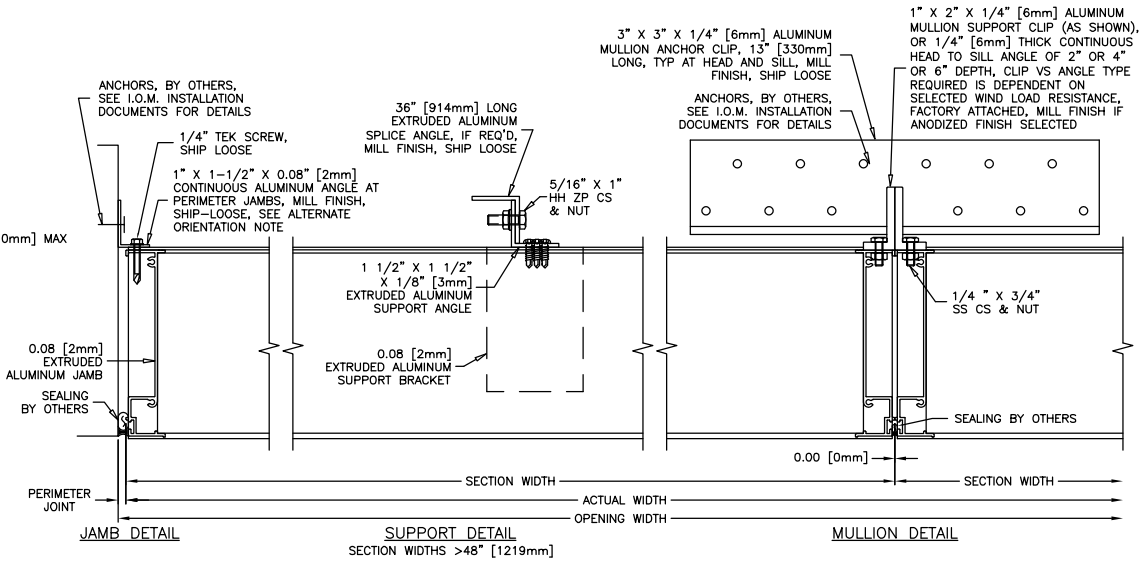

ALTERNATE CONTINUOUS JAMB ANGLE MOUNTING CONFIGURATION
CAUTION: SUBSTRATE FASTENER HEAD CLEARANCES MAY BE TIGHT DURING INSTALLATION

MODEL: K6746X
SHEET: 1 OF 1