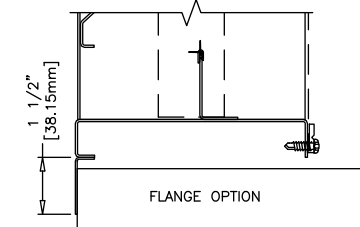

1/4-20 x 3/4" HWH BOLT, NUT & LOCKWASHER, FIELD DRILLED AND INSTALLED @ 16" O.C.

<p>AIROLITE The look that works.™</p>	MODEL: 6456
	SHEET: 1 OF 1