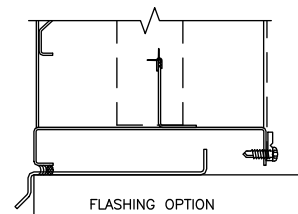

1/4-20 x 3/4" HWH BOLT, NUT & LOCKWASHER, FIELD DRILLED AND INSTALLED @ 16" O.C.

<p>AIROLITE The look that works.™</p>	MODEL: 6456
	SHEET: 1 OF 1