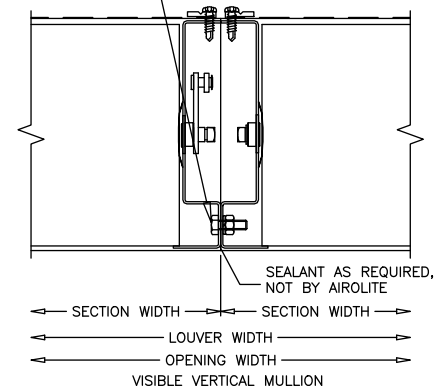

1/4-20 x 3/4" HWH BOLT, NUT & LOCKWASHER, FIELD DRILLED AND INSTALLED @ 16" O.C.

<p>AIROLITE The look that works.™</p>	MODEL: 6456
	SHEET: 1 OF 1