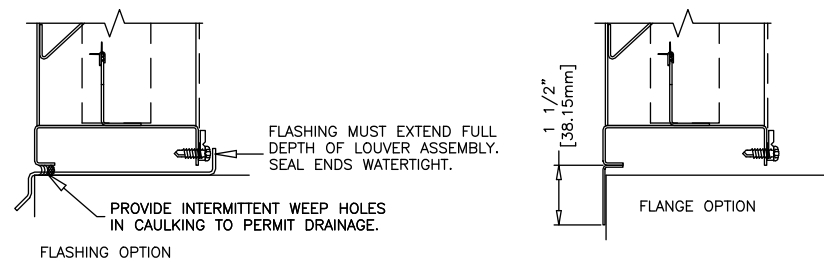

1/4-20 x 3/4" HWH BOLT, NUT & LOCKWASHER, FIELD DRILLED AND INSTALLED @ 16" O.C.

 <b>AIROLITE</b> The look that works.™	MODEL: 6784
	SHEET: 1 OF 1