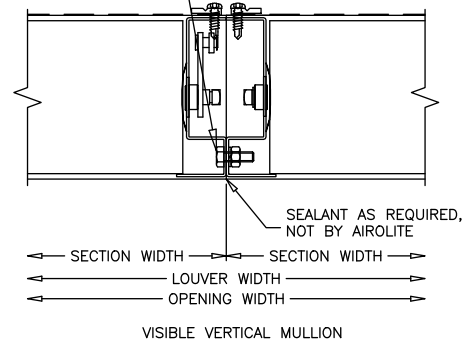

1/4-20 x 3/4" HWH BOLT, NUT & LOCKWASHER, FIELD DRILLED AND INSTALLED @ 16" O.C.

 <b>AIROLITE</b> The look that works.™	MODEL: 6784
	SHEET: 1 OF 1