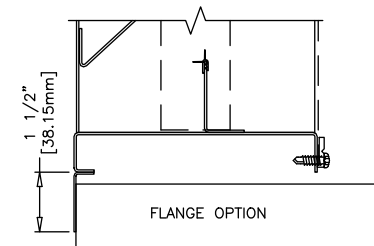

1/4-20 x 3/4" HWH BOLT, NUT & LOCKWASHER, FIELD DRILLED AND INSTALLED @ 16" O.C.

<p>AIROLITE The look that works.™</p>	MODEL: 6785
	SHEET: 1 OF 1