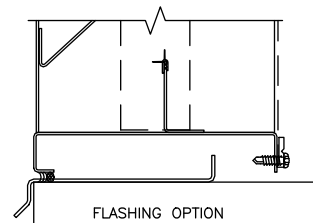

1/4-20 x 3/4" HWH BOLT, NUT & LOCKWASHER, FIELD DRILLED AND INSTALLED @ 16" O.C.

<p>AIROLITE The look that works.™</p>	MODEL: 6785
	SHEET: 1 OF 1