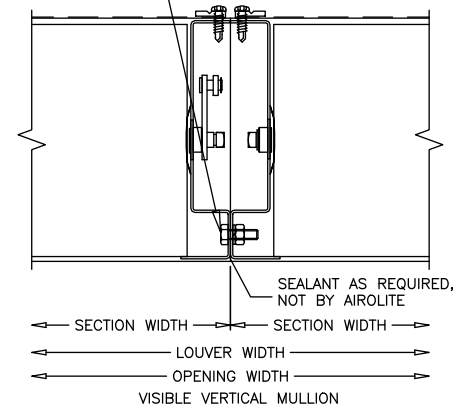

1/4-20 x 3/4" HWH BOLT, NUT & LOCKWASHER, FIELD DRILLED AND INSTALLED @ 16" O.C.

<p>AIROLITE The look that works.™</p>	MODEL: 6785
	SHEET: 1 OF 1