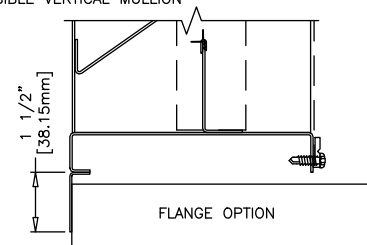

1/4-20 x 3/4" HWH BOLT, NUT & LOCKWASHER, FIELD DRILLED AND INSTALLED @ 16" O.C.

 <b>AIROLITE™</b> The look that works.™	MODEL: 6786
	SHEET: 1 OF 1