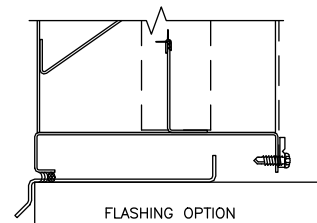

1/4-20 x 3/4" HWH BOLT, NUT & LOCKWASHER, FIELD DRILLED AND INSTALLED @ 16" O.C.

 <b>AIROLITE™</b> The look that works.™	MODEL: 6786
	SHEET: 1 OF 1