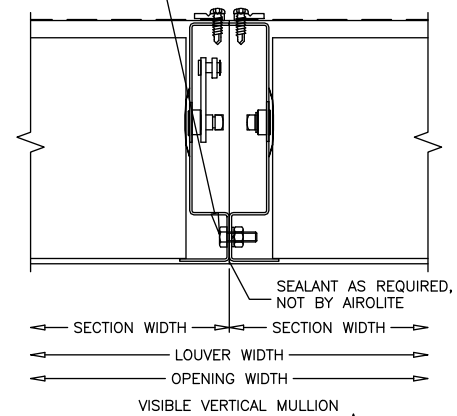

1/4-20 x 3/4" HWH BOLT, NUT & LOCKWASHER, FIELD DRILLED AND INSTALLED @ 16" O.C.

 <b>AIROLITE™</b> The look that works.™	MODEL: 6786
	SHEET: 1 OF 1