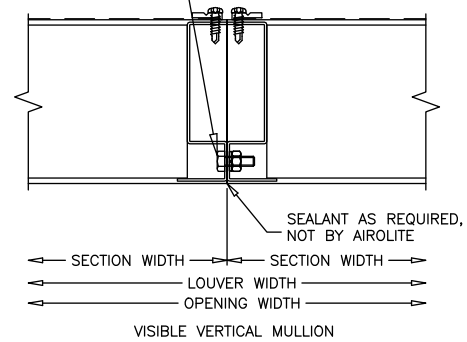

1/4-20 x 3/4" HWH BOLT, NUT & LOCKWASHER, FIELD DRILLED AND INSTALLED @ 16" O.C.

 <b>AIROLITE</b> The look that works.™	MODEL: 609
	SHEET: 1 OF 1