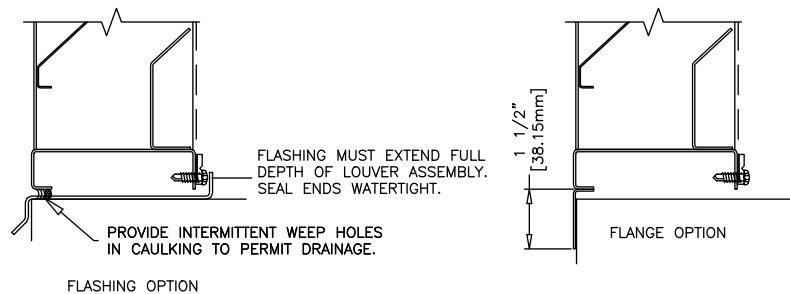

1/4-20 x 3/4" HWH BOLT, NUT & LOCKWASHER, FIELD DRILLED AND INSTALLED @ 16" O.C.

 <b>AIROLITE</b> The look that works.™	MODEL: 609
	SHEET: 1 OF 1