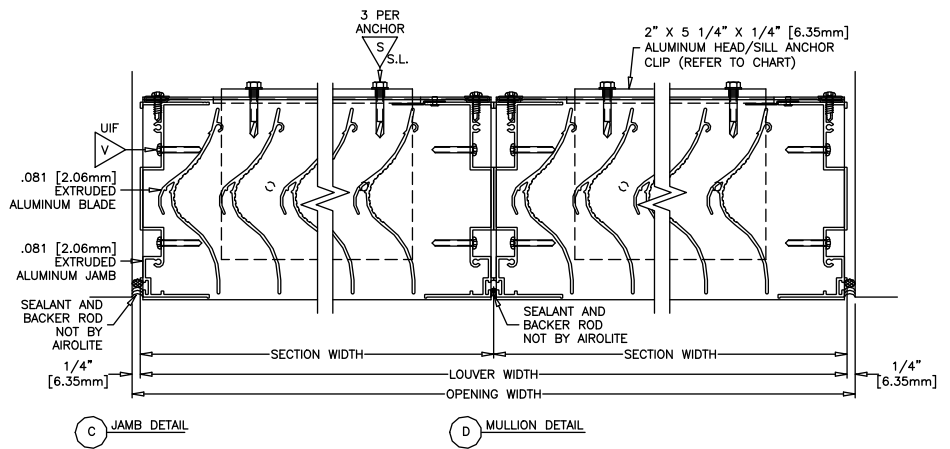

S.L. 1/4-20 X 1 1/2" HILTI DRILL-FLEX 416581  
 S V #10 X 1 1/4" TPH SS SMS 416196

**AIROLITE®**  
 The look that works.™  
 Marietta, Ohio USA

This drawing and the design represented are the confidential and proprietary property of The Airlite Company, LLC and may not be disclosed, loaned, copied or used for any purpose other than design review and approval without the expressed written consent of The Airlite Company, LLC..

MODEL: SCV602MD SHEET: 1