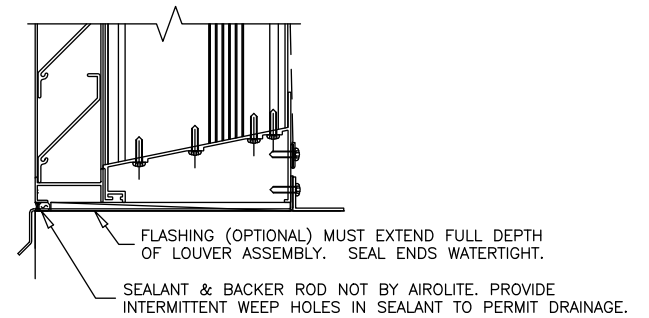

FLANGE OPTION

EXTENDED SILL FLASHING OPTION

MODEL: SCC725

SHEET: 1 OF 1