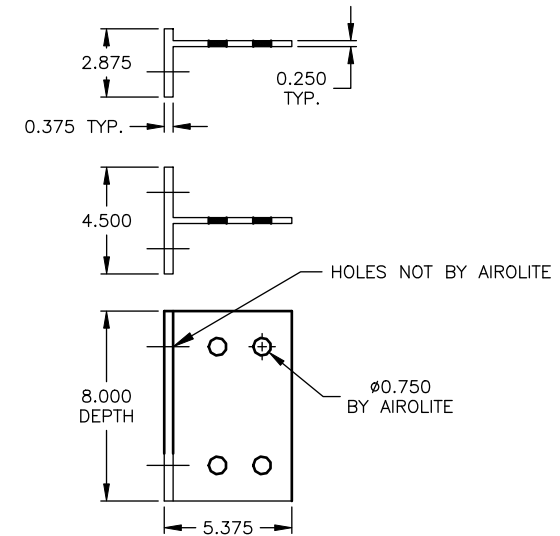

OPTIONAL FASCIA
OUTRIGGER STYLE WILL VARY

SECTION SUPPORT STRAP QTY.	
> 96" < 144"	1 - CENTERED

OPTIONAL MOUNTING BRACKETS

MODEL: ASC8
SHEET: 1 OF 1