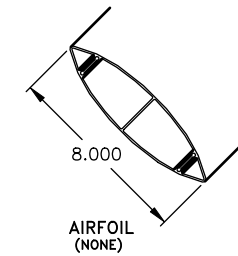

OPTIONAL FASCIA
OUTRIGGER STYLE WILL VARY

SECTION SUPPORT STRAP QTY.	
> 96" < 144"	1 - CENTERED

OPTIONAL MOUNTING BRACKETS

MODEL: ASC8
SHEET: 1 OF 1