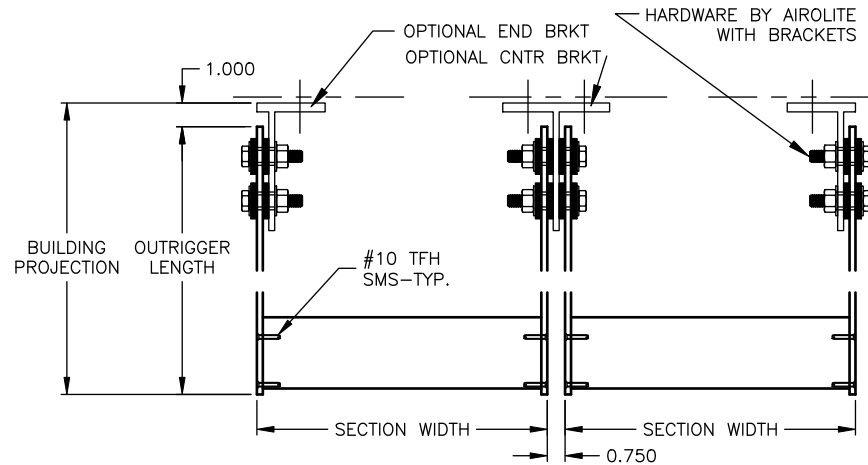

OPTIONAL FASCIA
OUTRIGGER STYLE WILL VARY

SECTION SUPPORT STRAP QTY.	
> 96" < 144"	1 - CENTERED

OPTIONAL MOUNTING BRACKETS

MODEL: ASC8
SHEET: 1 OF 1