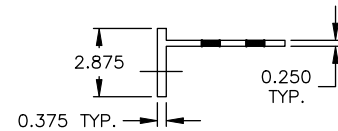

OPTIONAL FASCIA
OUTRIGGER STYLE WILL VARY

SECTION SUPPORT STRAP QTY.	
> 96" < 144"	1 - CENTERED

OPTIONAL MOUNTING BRACKETS

	MODEL: TSC6
	SHEET: 1 OF 1

© COPYRIGHT 2008, THE AIROLITE CO. LLC