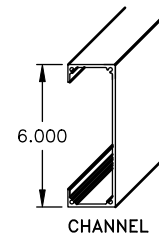

OPTIONAL FASCIA
OUTRIGGER STYLE WILL VARY

SECTION SUPPORT STRAP QTY.	
> 96" < 144"	1 - CENTERED

OPTIONAL MOUNTING BRACKETS

	MODEL: TSC6
	SHEET: 1 OF 1

© COPYRIGHT 2008, THE AIROLITE CO. LLC