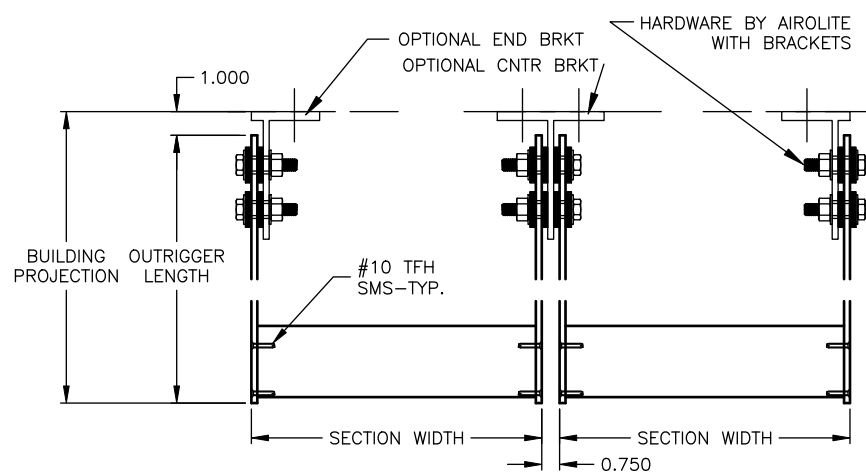

OPTIONAL FASCIA
OUTRIGGER STYLE WILL VARY

SECTION SUPPORT STRAP QTY.	
> 96" < 144"	1 - CENTERED

OPTIONAL MOUNTING BRACKETS

	MODEL: TSC6
	SHEET: 1 OF 1

© COPYRIGHT 2008, THE AIROLITE CO. LLC