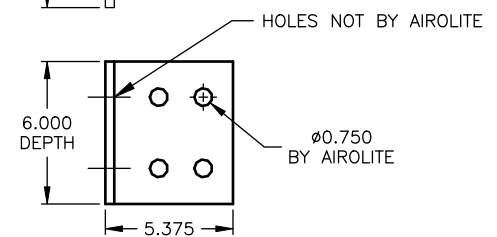

OPTIONAL FASCIA
OUTRIGGER STYLE WILL VARY

SECTION SUPPORT STRAP QTY.	
> 96" < 144"	1 - CENTERED

OPTIONAL MOUNTING BRACKETS

	MODEL: TSC6
	SHEET: 1 OF 1

© COPYRIGHT 2008, THE AIROLITE CO. LLC