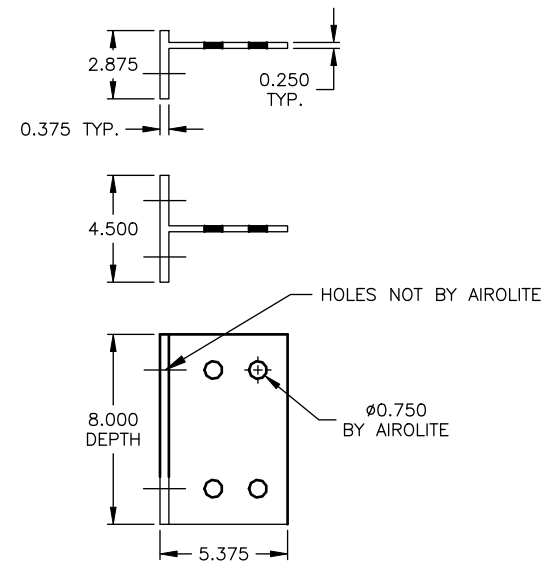

SECTION SUPPORT STRAP QTY.	
> 96" < 144"	1 - CENTERED

OPTIONAL MOUNTING BRACKETS

	MODEL: TSC8
	SHEET: 1 OF 1