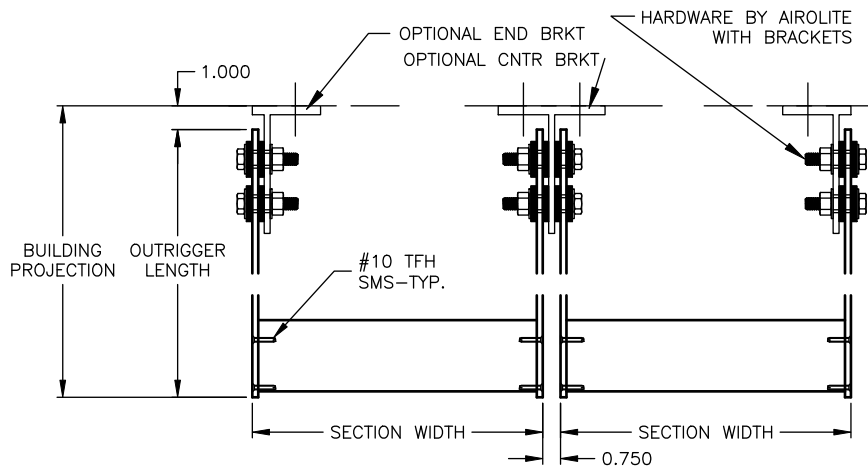

SECTION SUPPORT STRAP QTY.	
> 96" < 144"	1 - CENTERED

OPTIONAL MOUNTING BRACKETS

	MODEL: TSC8
	SHEET: 1 OF 1