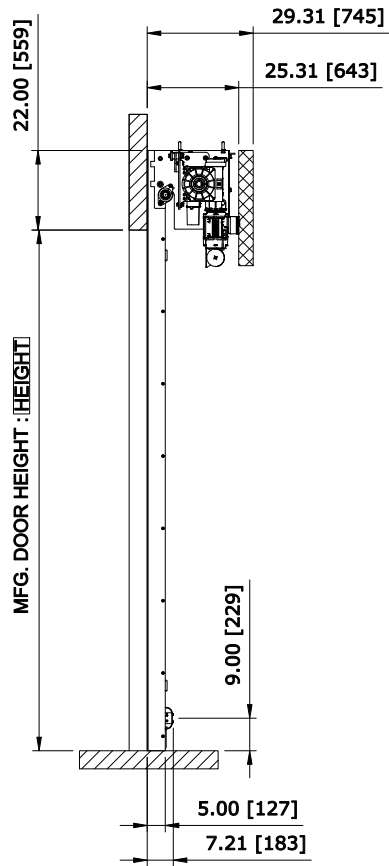

RECOMMENDED FOR MAINTENANCE.

TOP VIEW

SECTION A-A

LEFT VIEW

FRONT VIEW

FOR WINDOW CONFIGURATION REFER TO DOOR QUOTE.

22" LOW HEADROOM UNBALANCED LH
CONTROL PANEL:
CONTROLS

CUSTOMER:		SCALE = NOT TO SCALE	
LOCATION:		APPROVED BY:	APPROVED WITH CHANGES BY:
SALESMAN / DEALER:		DATE:	DATE:
DESCRIPTION: ULTRA TOUGH APPROVAL DRAWINGS			
DRAWING NO: 8300T0053		DESIGNER: J. Fisher	DATE: 01/05/2017
Rev	Change	Date	Name