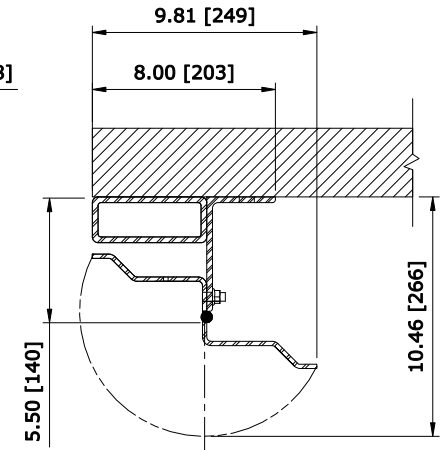

RECOMMENDED FOR MAINTENANCE.

TOP VIEW

SECTION A-A

LEFT VIEW

FRONT VIEW

FOR WINDOW CONFIGURATION REFER TO DOOR QUOTE.

22" LOW HEADROOM UNBALANCED LH
CONTROL PANEL:
CONTROLS

CUSTOMER:		SCALE = NOT TO SCALE	
LOCATION:		APPROVED BY:	APPROVED WITH CHANGES BY:
SALESMAN / DEALER:		DATE:	DATE:
DESCRIPTION: ULTRA TOUGH APPROVAL DRAWINGS			
DRAWING NO: 8300T0053		DESIGNER: J. Fisher	DATE: 01/05/2017
Rev	Change	Date	Name