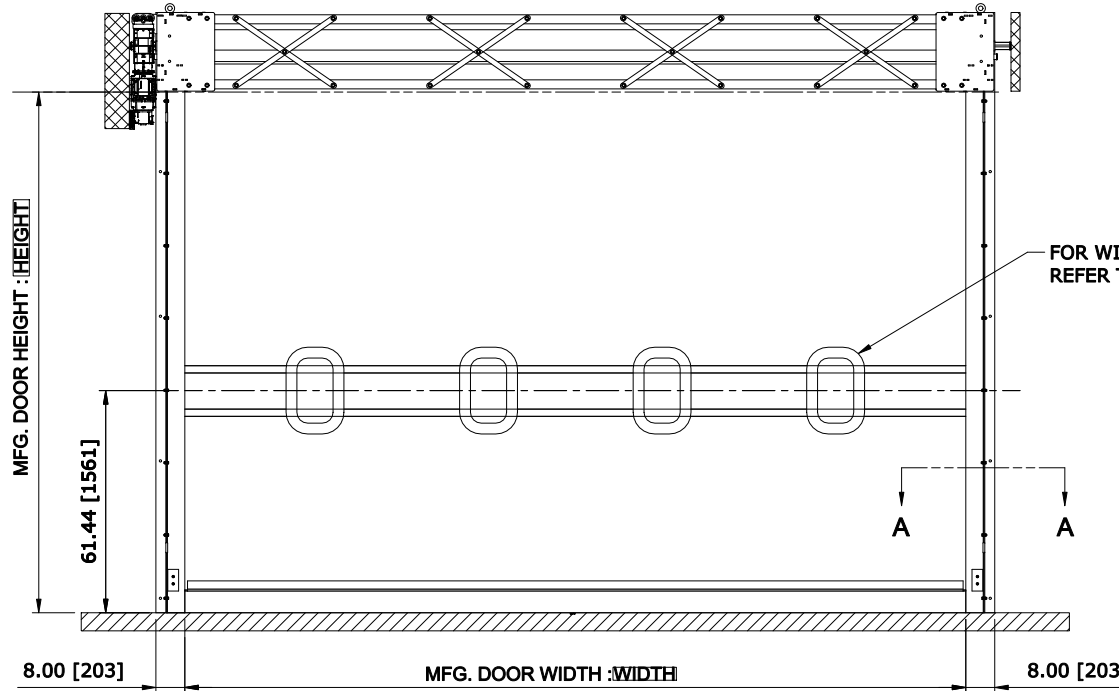

RECOMMENDED FOR MAINTENANCE.

TOP VIEW

SECTION A-A

LEFT VIEW

FRONT VIEW

FOR WINDOW CONFIGURATION REFER TO DOOR QUOTE.

22" LOW HEADROOM UNBALANCED LH
CONTROL PANEL:
CONTROLS

CUSTOMER:		SCALE = NOT TO SCALE	
LOCATION:		APPROVED BY:	APPROVED WITH CHANGES BY:
SALESMAN / DEALER:		DATE:	DATE:
DESCRIPTION: ULTRA TOUGH APPROVAL DRAWINGS			
DRAWING NO: 8300T0053		DESIGNER: J. Fisher	DATE: 01/05/2017
Rev	Change	Date	Name