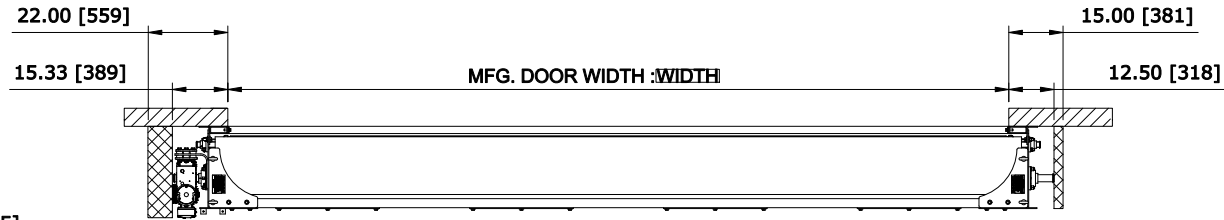

RECOMMENDED FOR MAINTENANCE.

TOP VIEW

SECTION A-A

LEFT VIEW

FRONT VIEW

FOR WINDOW CONFIGURATION REFER TO DOOR QUOTE.

22" LOW HEADROOM UNBALANCED LH
CONTROL PANEL:
CONTROLS

CUSTOMER:		SCALE = NOT TO SCALE	
LOCATION:		APPROVED BY:	APPROVED WITH CHANGES BY:
SALESMAN / DEALER:		DATE:	DATE:
DESCRIPTION: ULTRA TOUGH APPROVAL DRAWINGS			
DRAWING NO: 8300T0053		DESIGNER: J. Fisher	DATE: 01/05/2017
Rev	Change	Date	Name